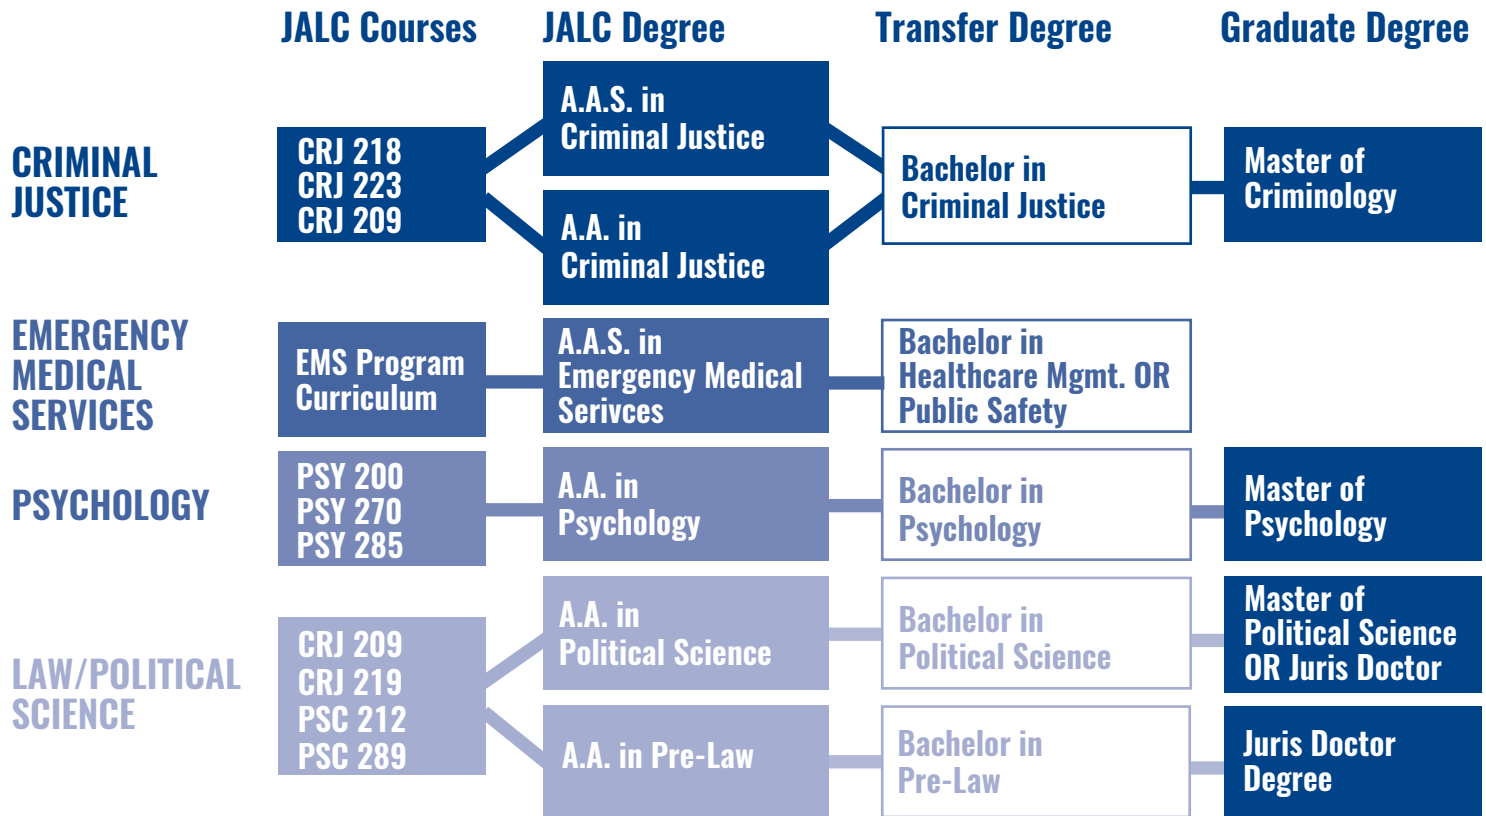

#### PSYCHOLOGY

**PSY 132**  
**Fine Arts Elective**

**PSY 262**  
**SOC 133**

#### LAW/POLITICAL SCIENCE

**COM 115**  
**PSC 131**  
**Fine Arts Elective**

**CRJ 103**  
**HIS 201/ 202**

## MAJOR-SPECIFIC COURSES AT JALC

Click Here for more detailed information on each JALC program guide that follows this link: <https://www.jalc.edu/program-guides/>

Click Here for information on articulation agreements between JALC and area Universities that follows this link: <https://www.jalc.edu/academic-advisement/transferring-and-agreements/>