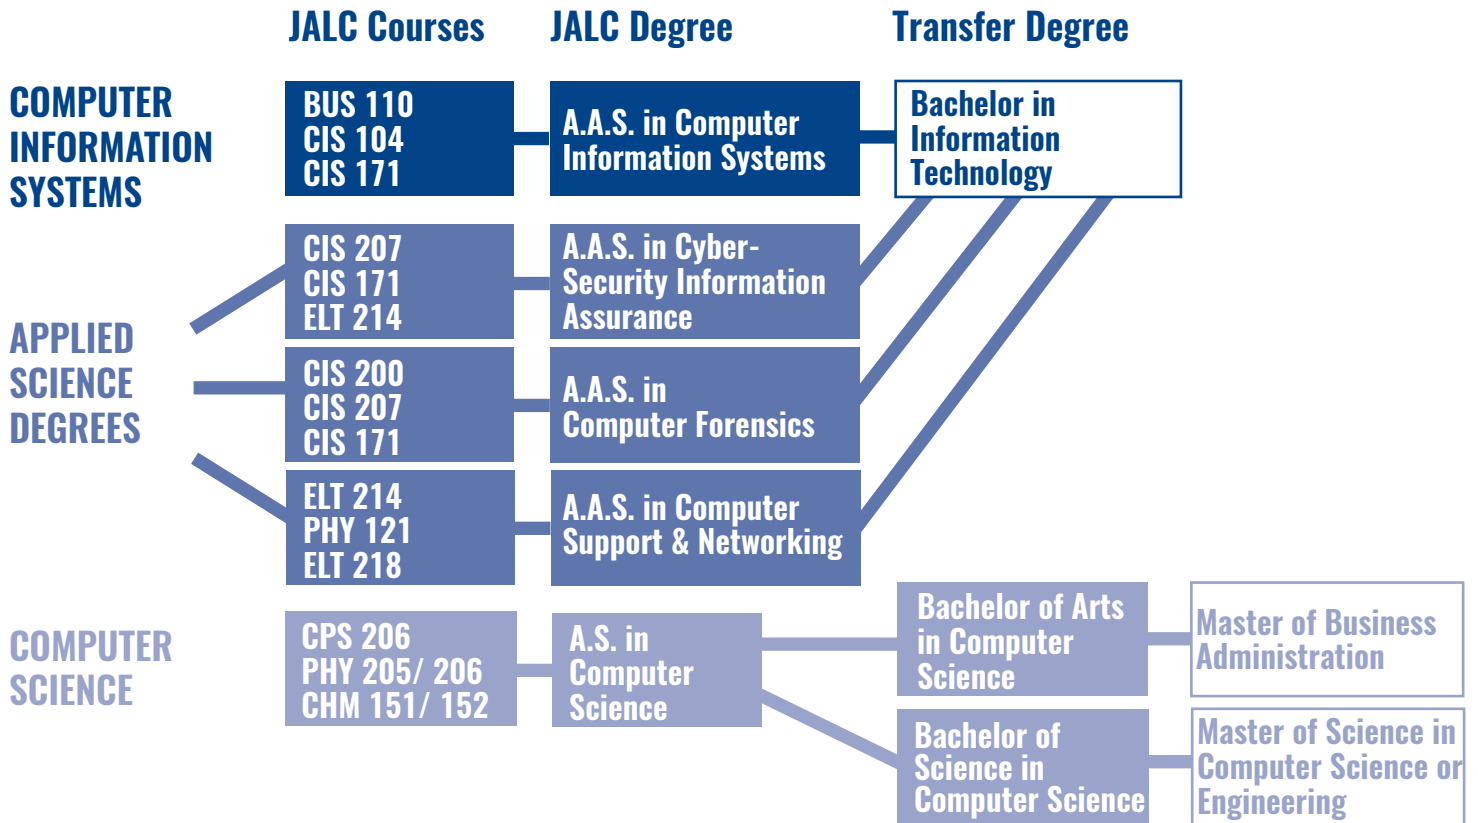

#### Social Science Electives

ECO 201/202:  
Intro to Microeconomics  
& Macroeconomics  
PSY 132: General Psychology

#### Recommended Clubs & Activities

Computer club  
JALC Computer Technology Day  
JALC Logan Defenders  
Robotics Club  
Video Game Club

RECOMMENDED DUAL ENROLLMENT COURSES		
	Grade 11	Grade 12
<i>COMPUTER INFORMATION SYSTEMS</i>	<b>CIS 200 CIS 207</b>	<b>CIS 208 CIS 230</b>
<i>APPLIED SCIENCE DEGREES</i>	<b>CIS 200 CIS 206</b>	<b>CIS 208 CIS 230</b>
<i>COMPUTER SCIENCE</i>	<b>BIO 101 MAT 108</b>	<b>MAT 109 MAT 131</b>

## MAJOR-SPECIFIC COURSES AT JALC

Click Here for more detailed information on each JALC program guide that follows this link: <https://www.jalc.edu/program-guides/>

Click Here for information on articulation agreements between JALC and area Universities that follows this link: <https://www.jalc.edu/academic-advisement/transferring-and-agreements/>