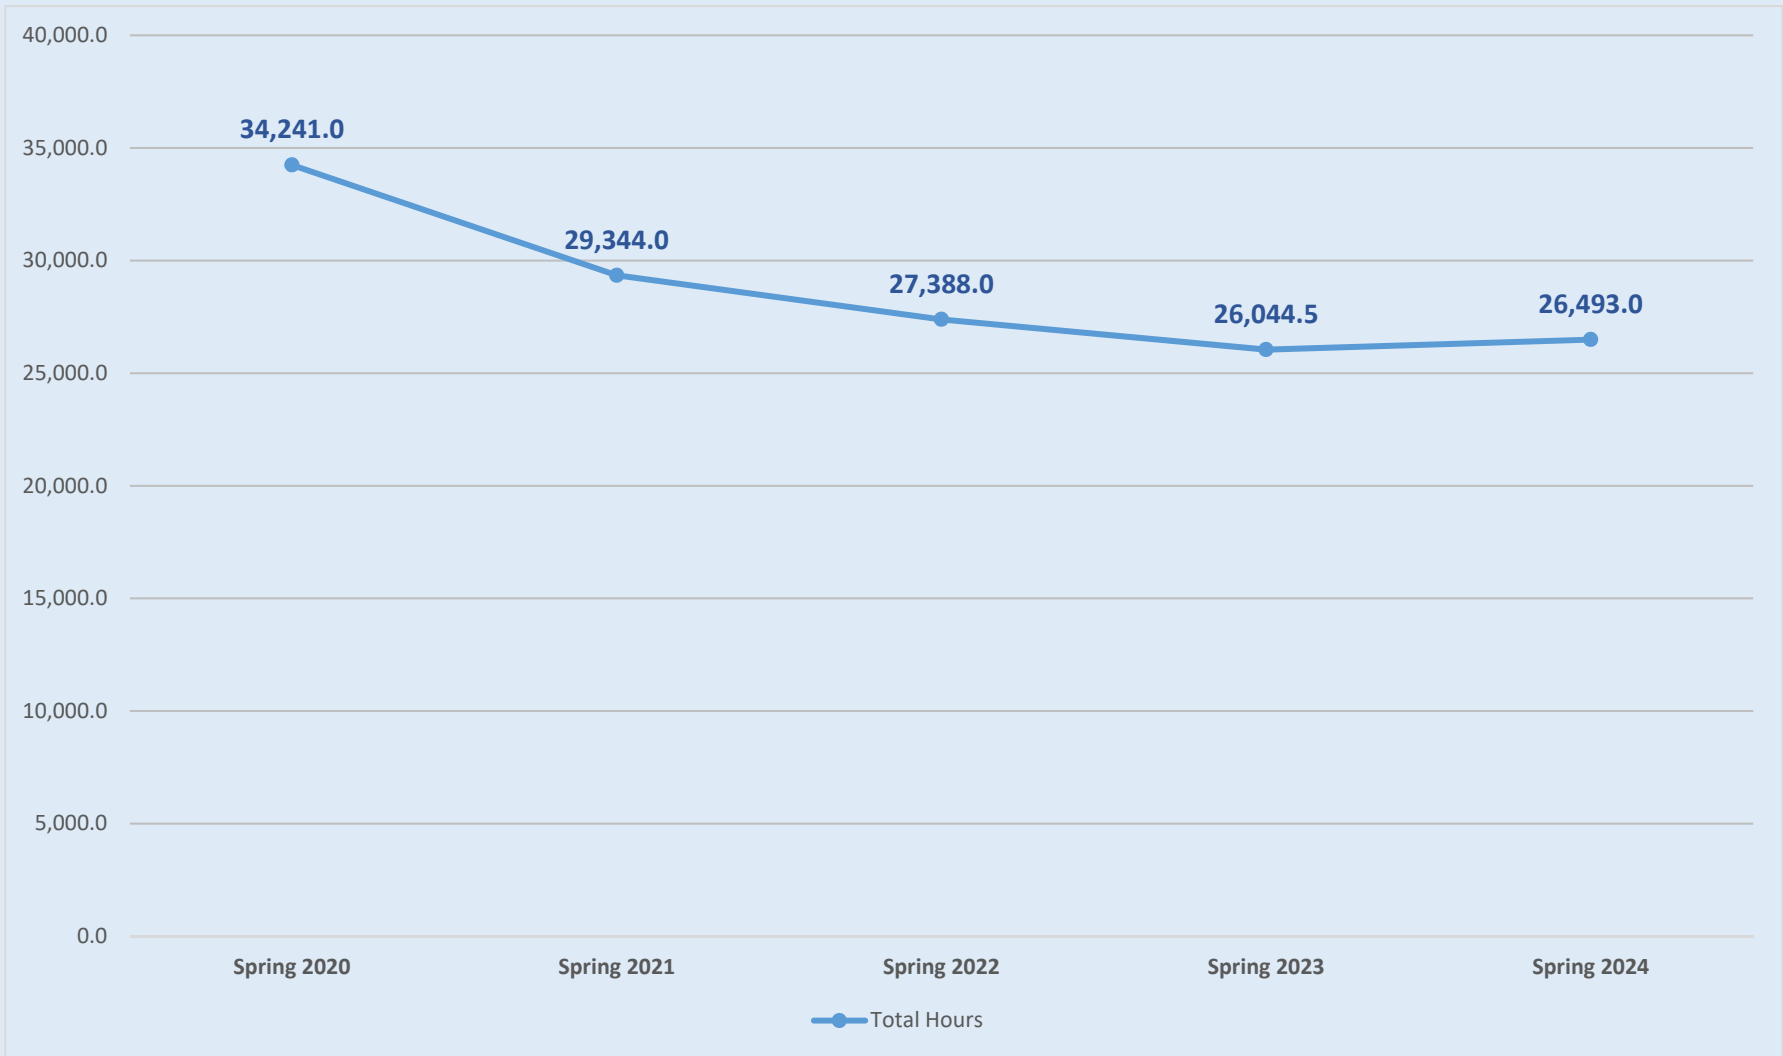

Spring 10th Day Credit Hours

Spring 10th Day Average Credit Hours