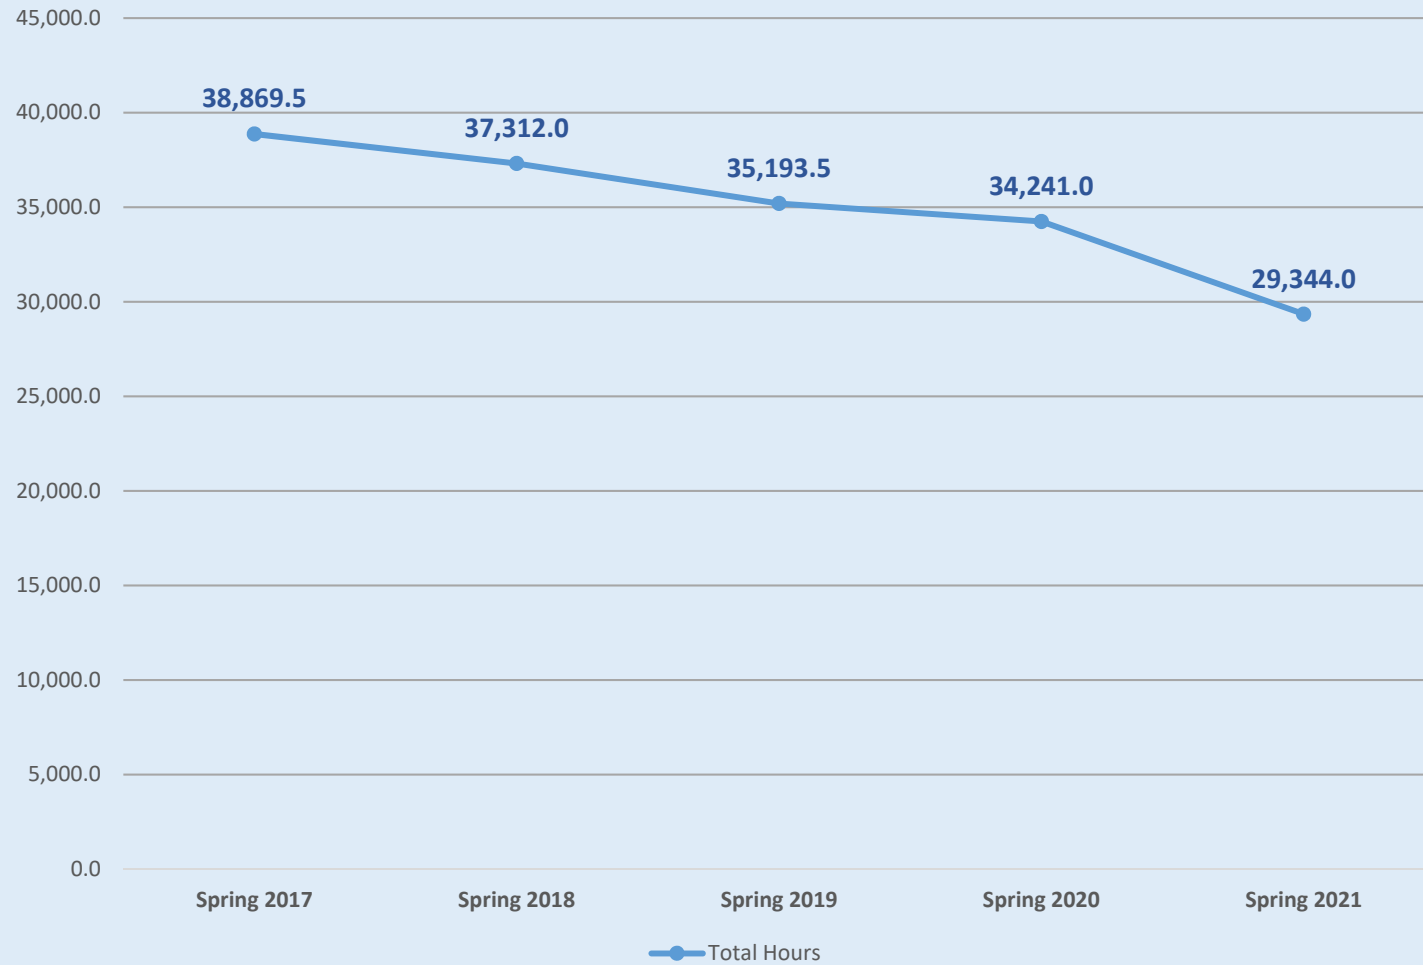

Spring 10th Day Credit Hours

Spring 10th Day Average Credit Hours