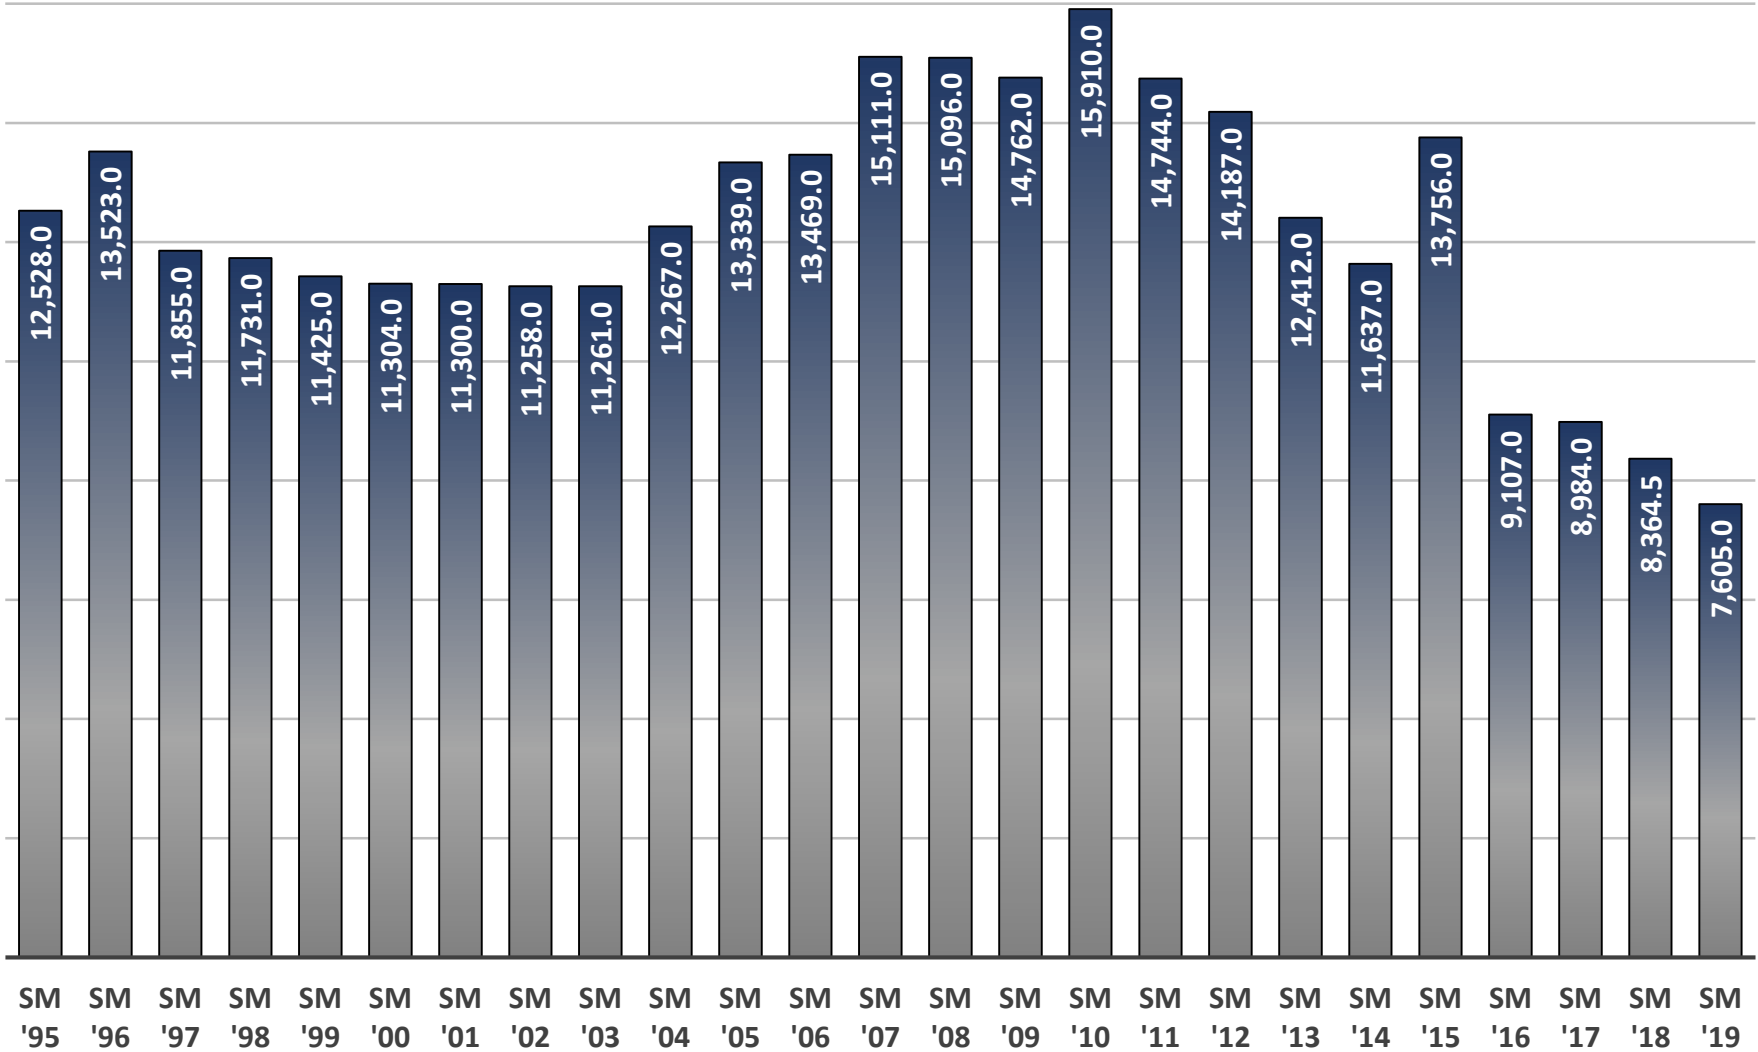

# Summer 10th Day Credit Hours

# Summer 10th Day Average Credit Hours