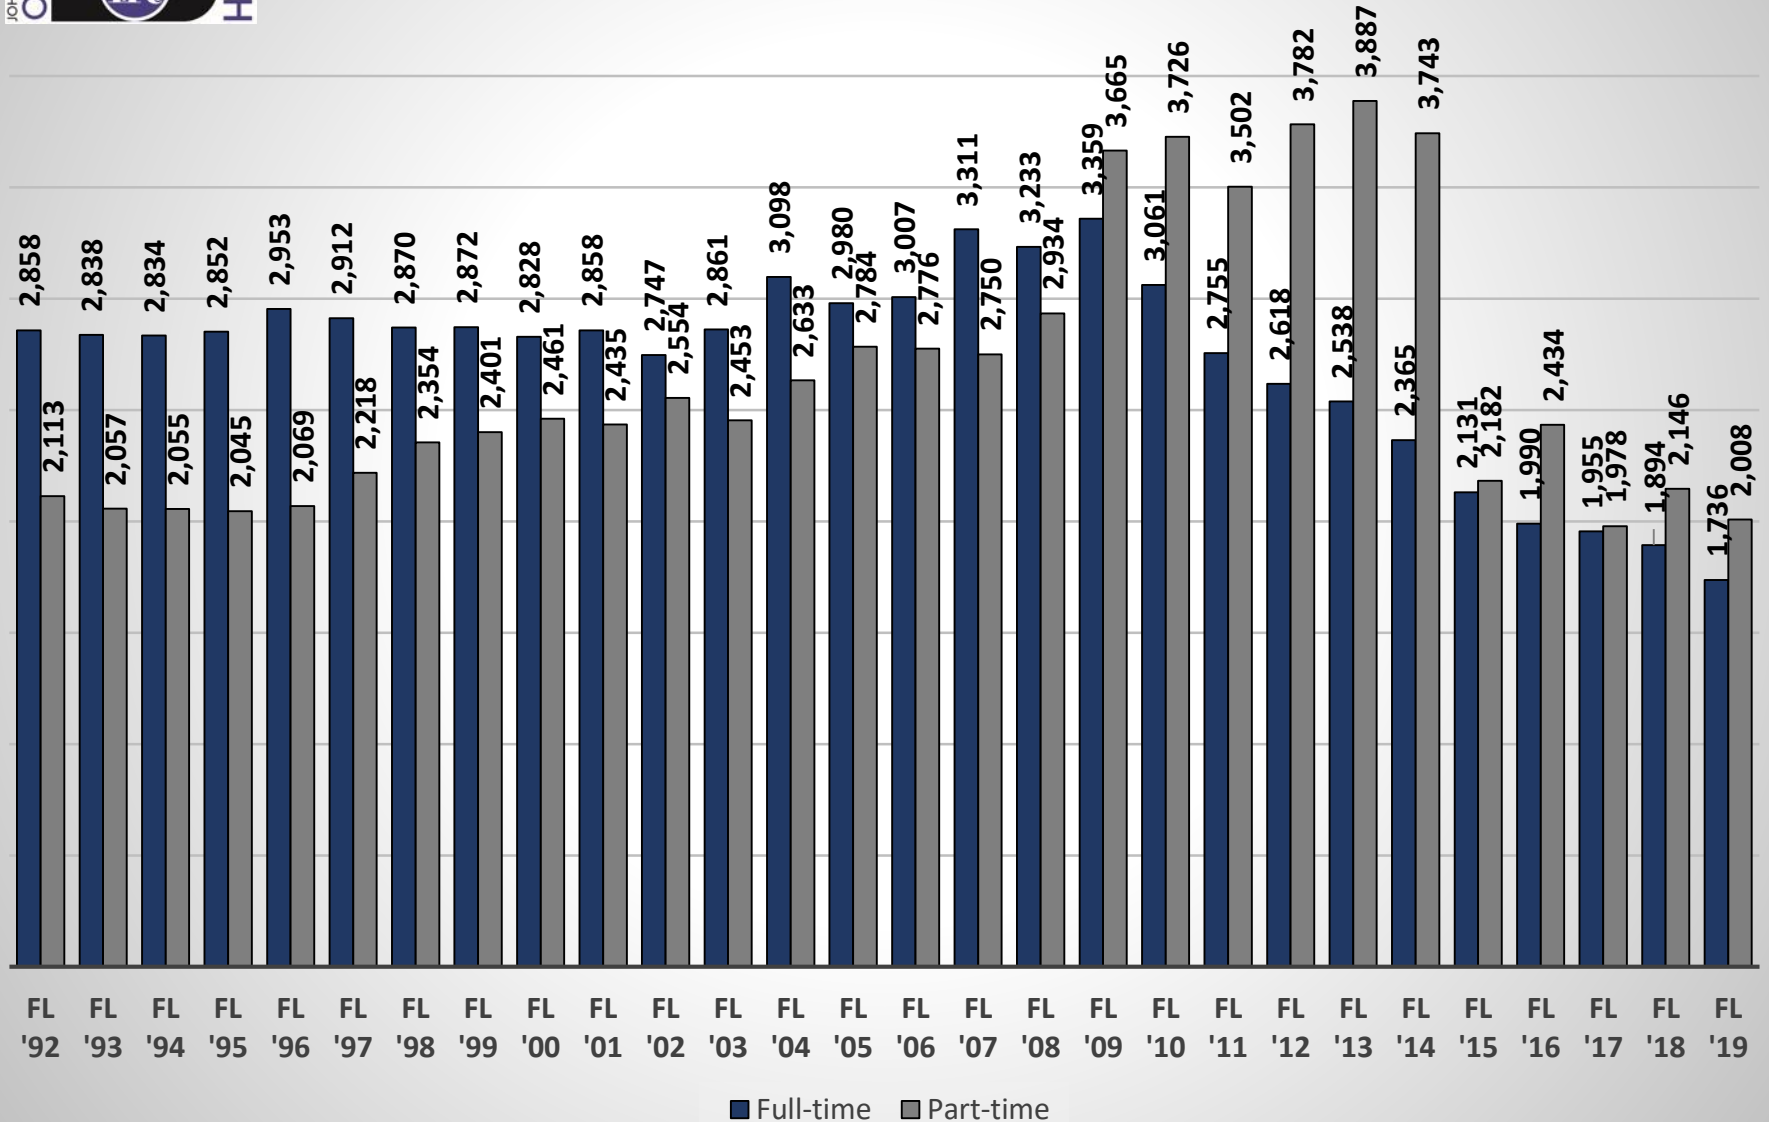

Fall 10th Day Enrollments

Fall 10th Day Full-time vs. Part-time

Fall 10th Day FTE Enrollments