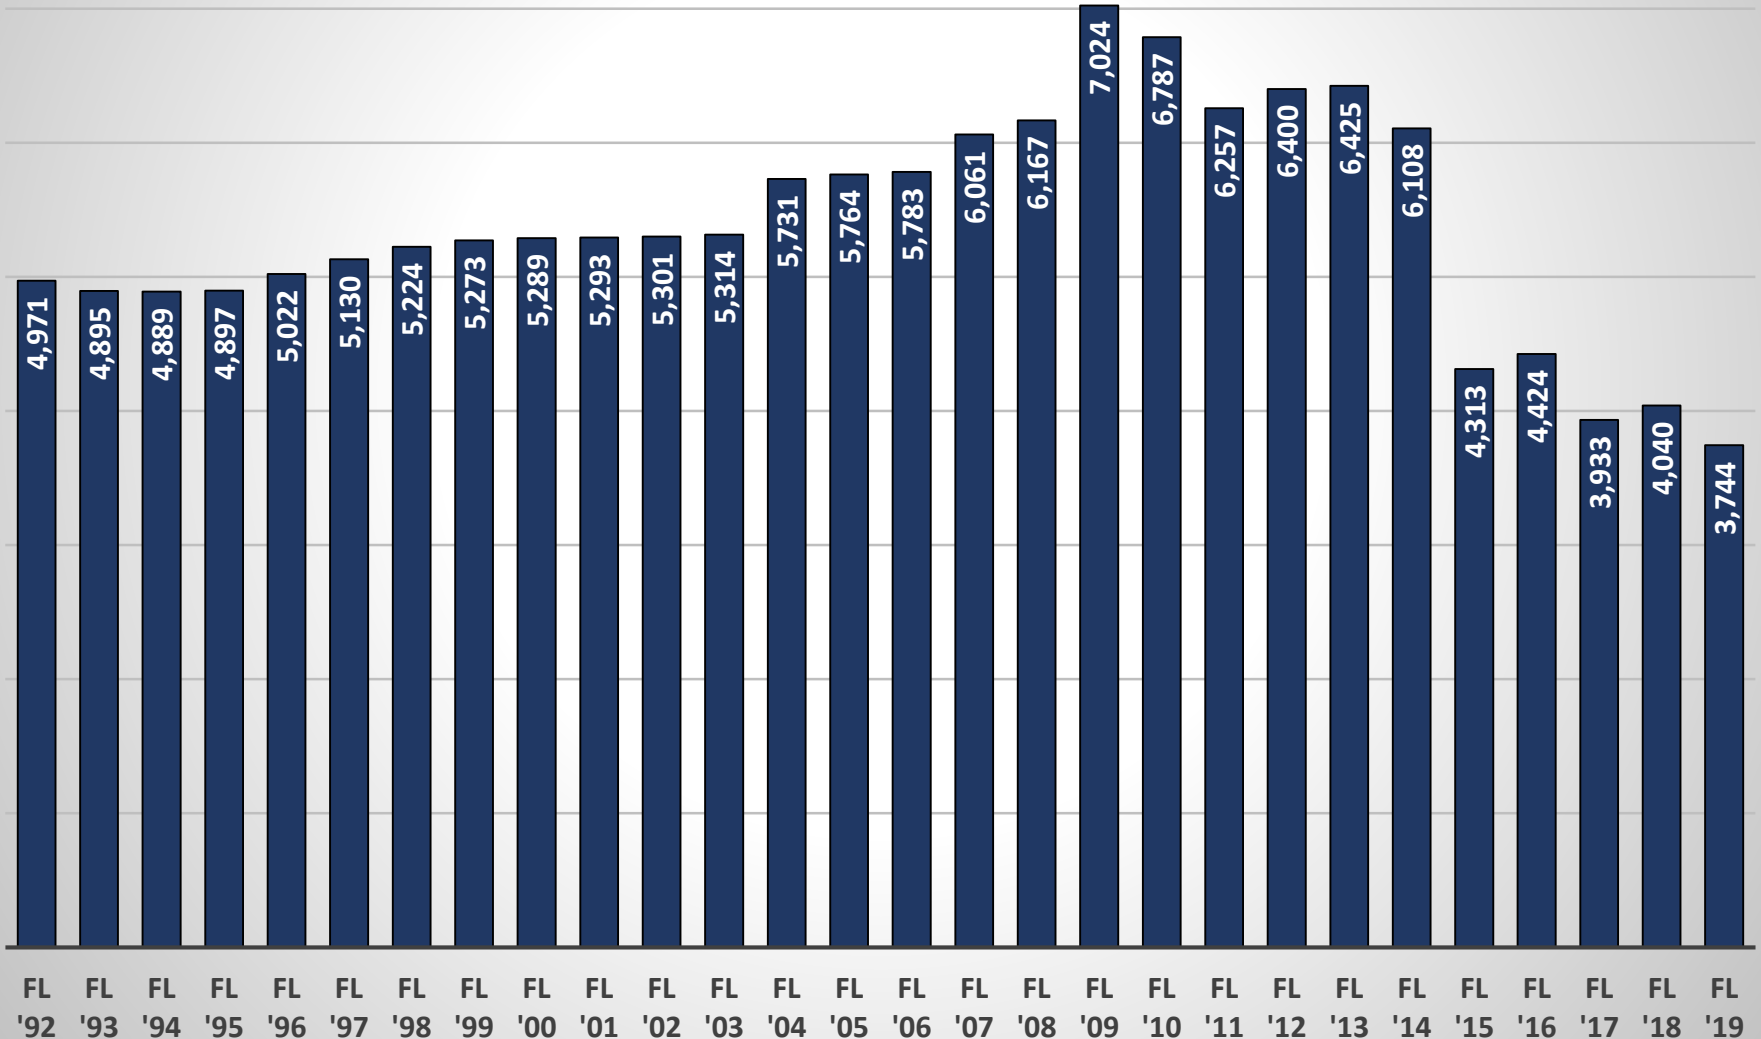

Fall 10th Day Enrollments

Fall 10th Day Full-time vs. Part-time

Fall 10th Day FTE Enrollments