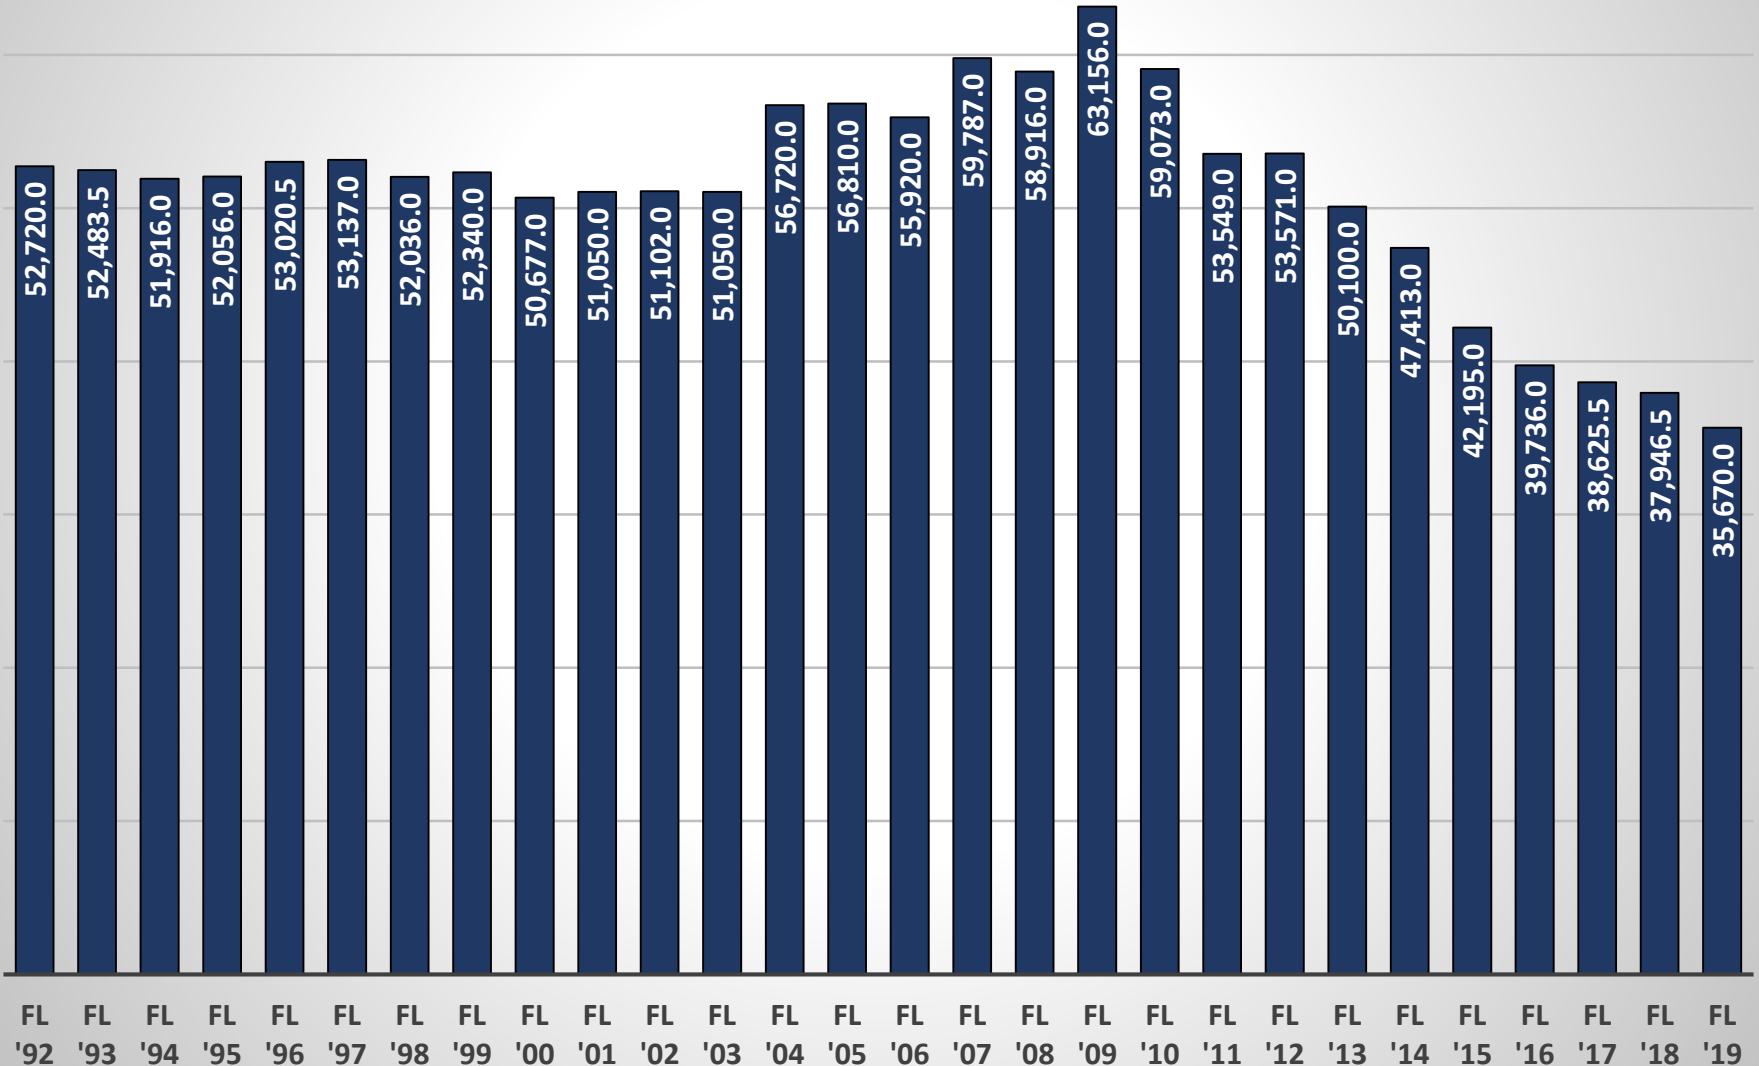

# Fall 10th Day Credit Hours

# Fall 10th Day Average Credit Hours