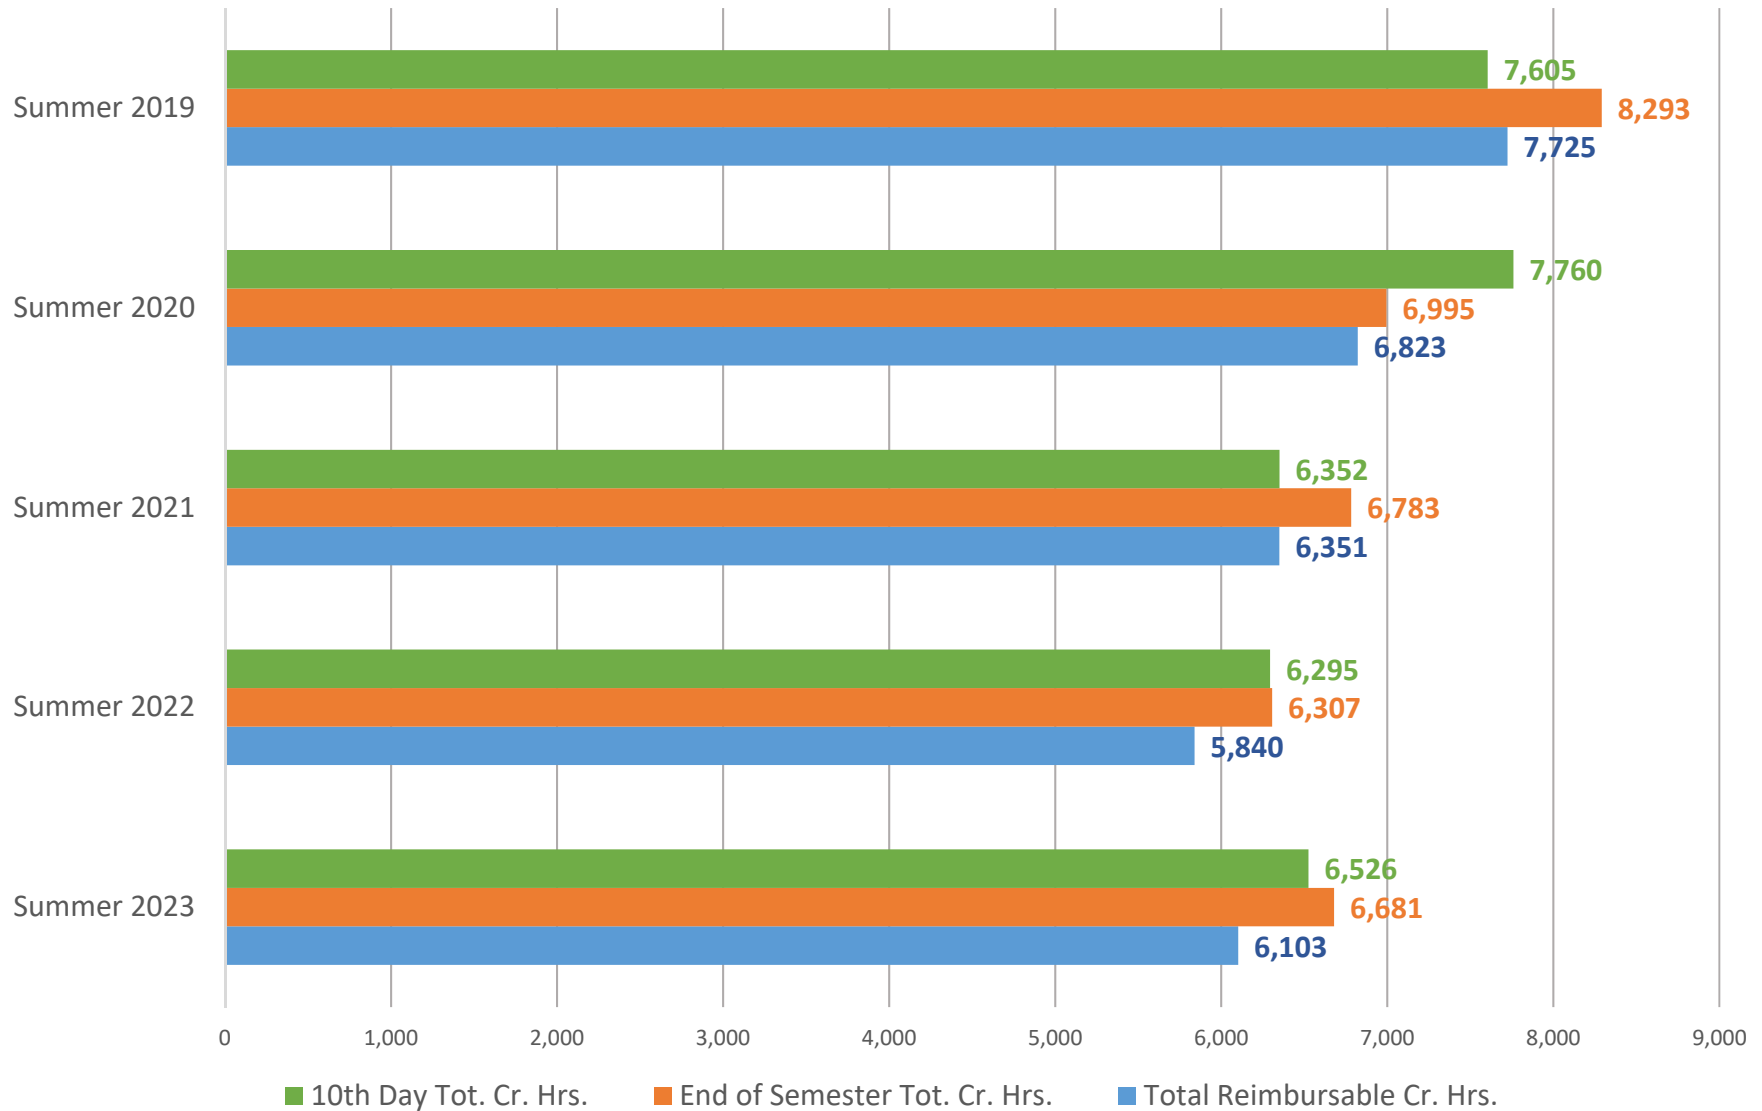

## Summer Term – 10<sup>th</sup> Day vs. End of Semester Credit Hours

## Fall Term – 10<sup>th</sup> Day vs. End of Semester Credit Hours

## Spring Term – 10<sup>th</sup> Day vs. End of Semester Credit Hours