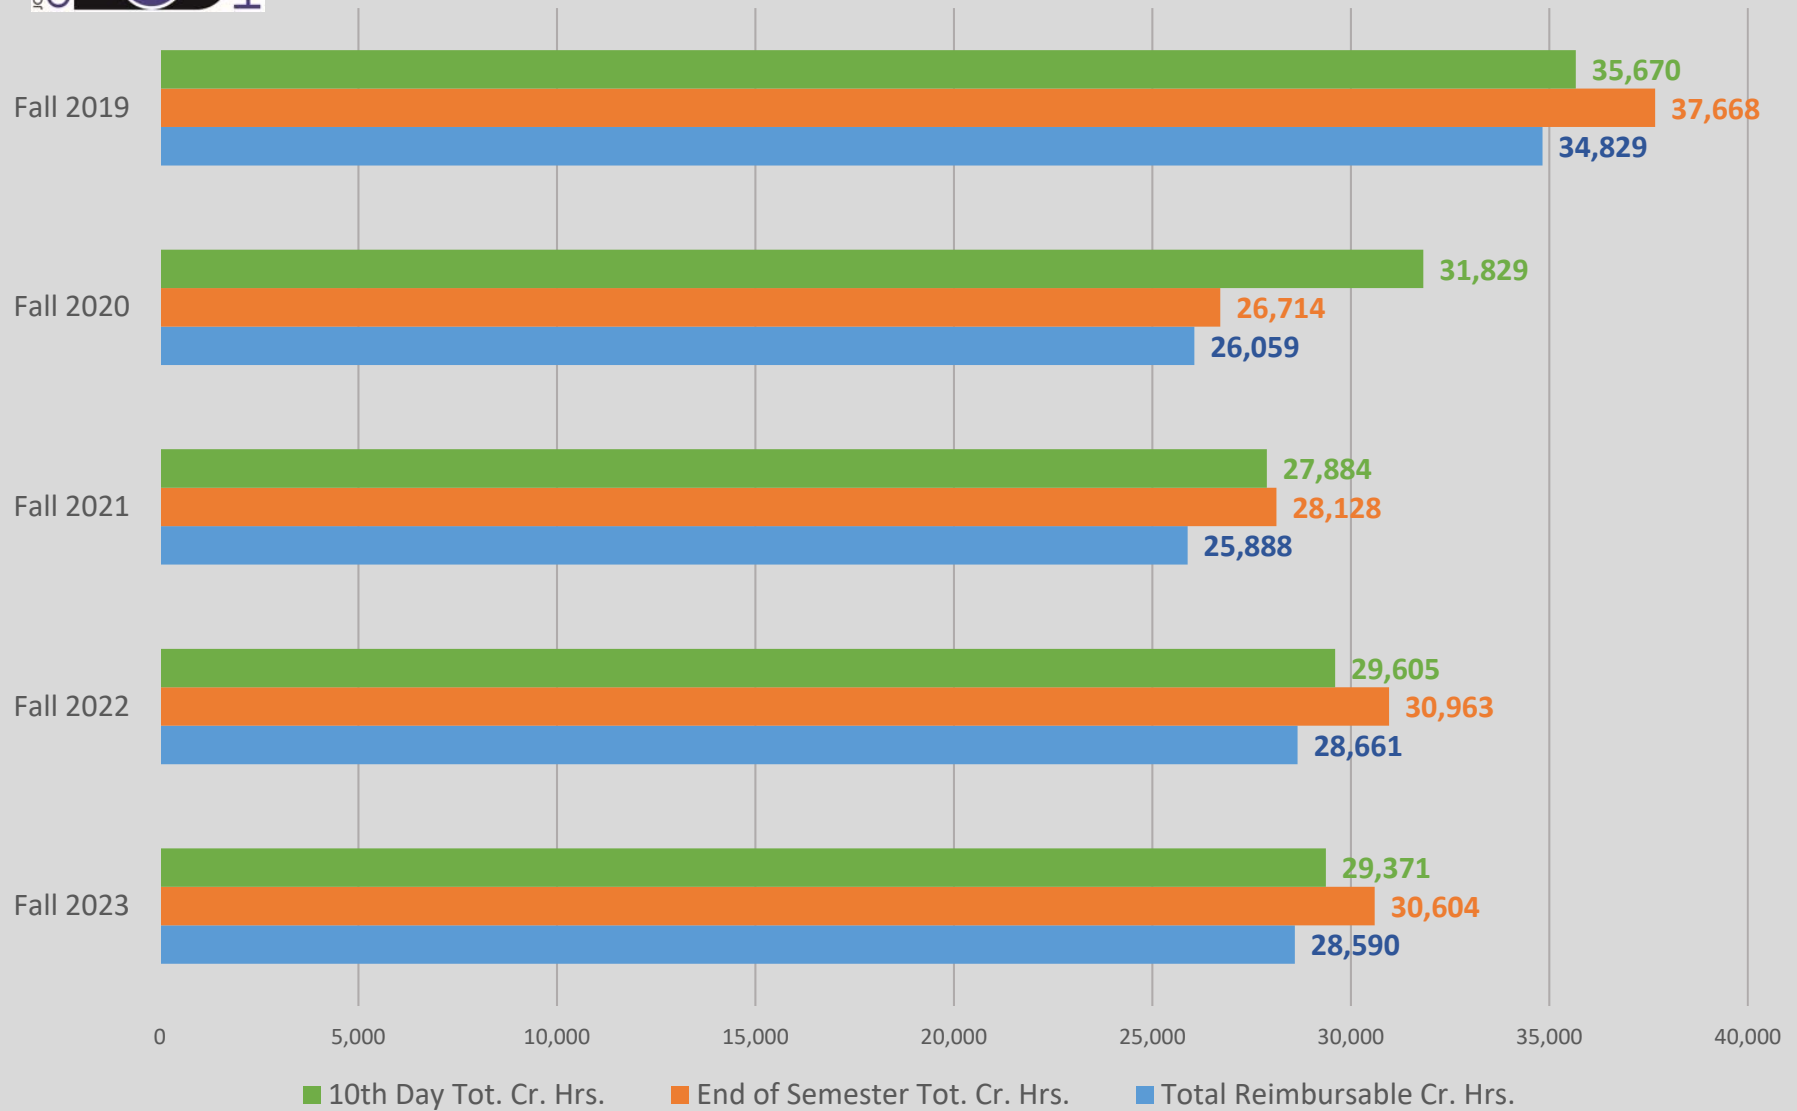

## Summer Term – 10<sup>th</sup> Day vs. End of Semester Credit Hours

## Fall Term – 10<sup>th</sup> Day vs. End of Semester Credit Hours

## Spring Term – 10<sup>th</sup> Day vs. End of Semester Credit Hours