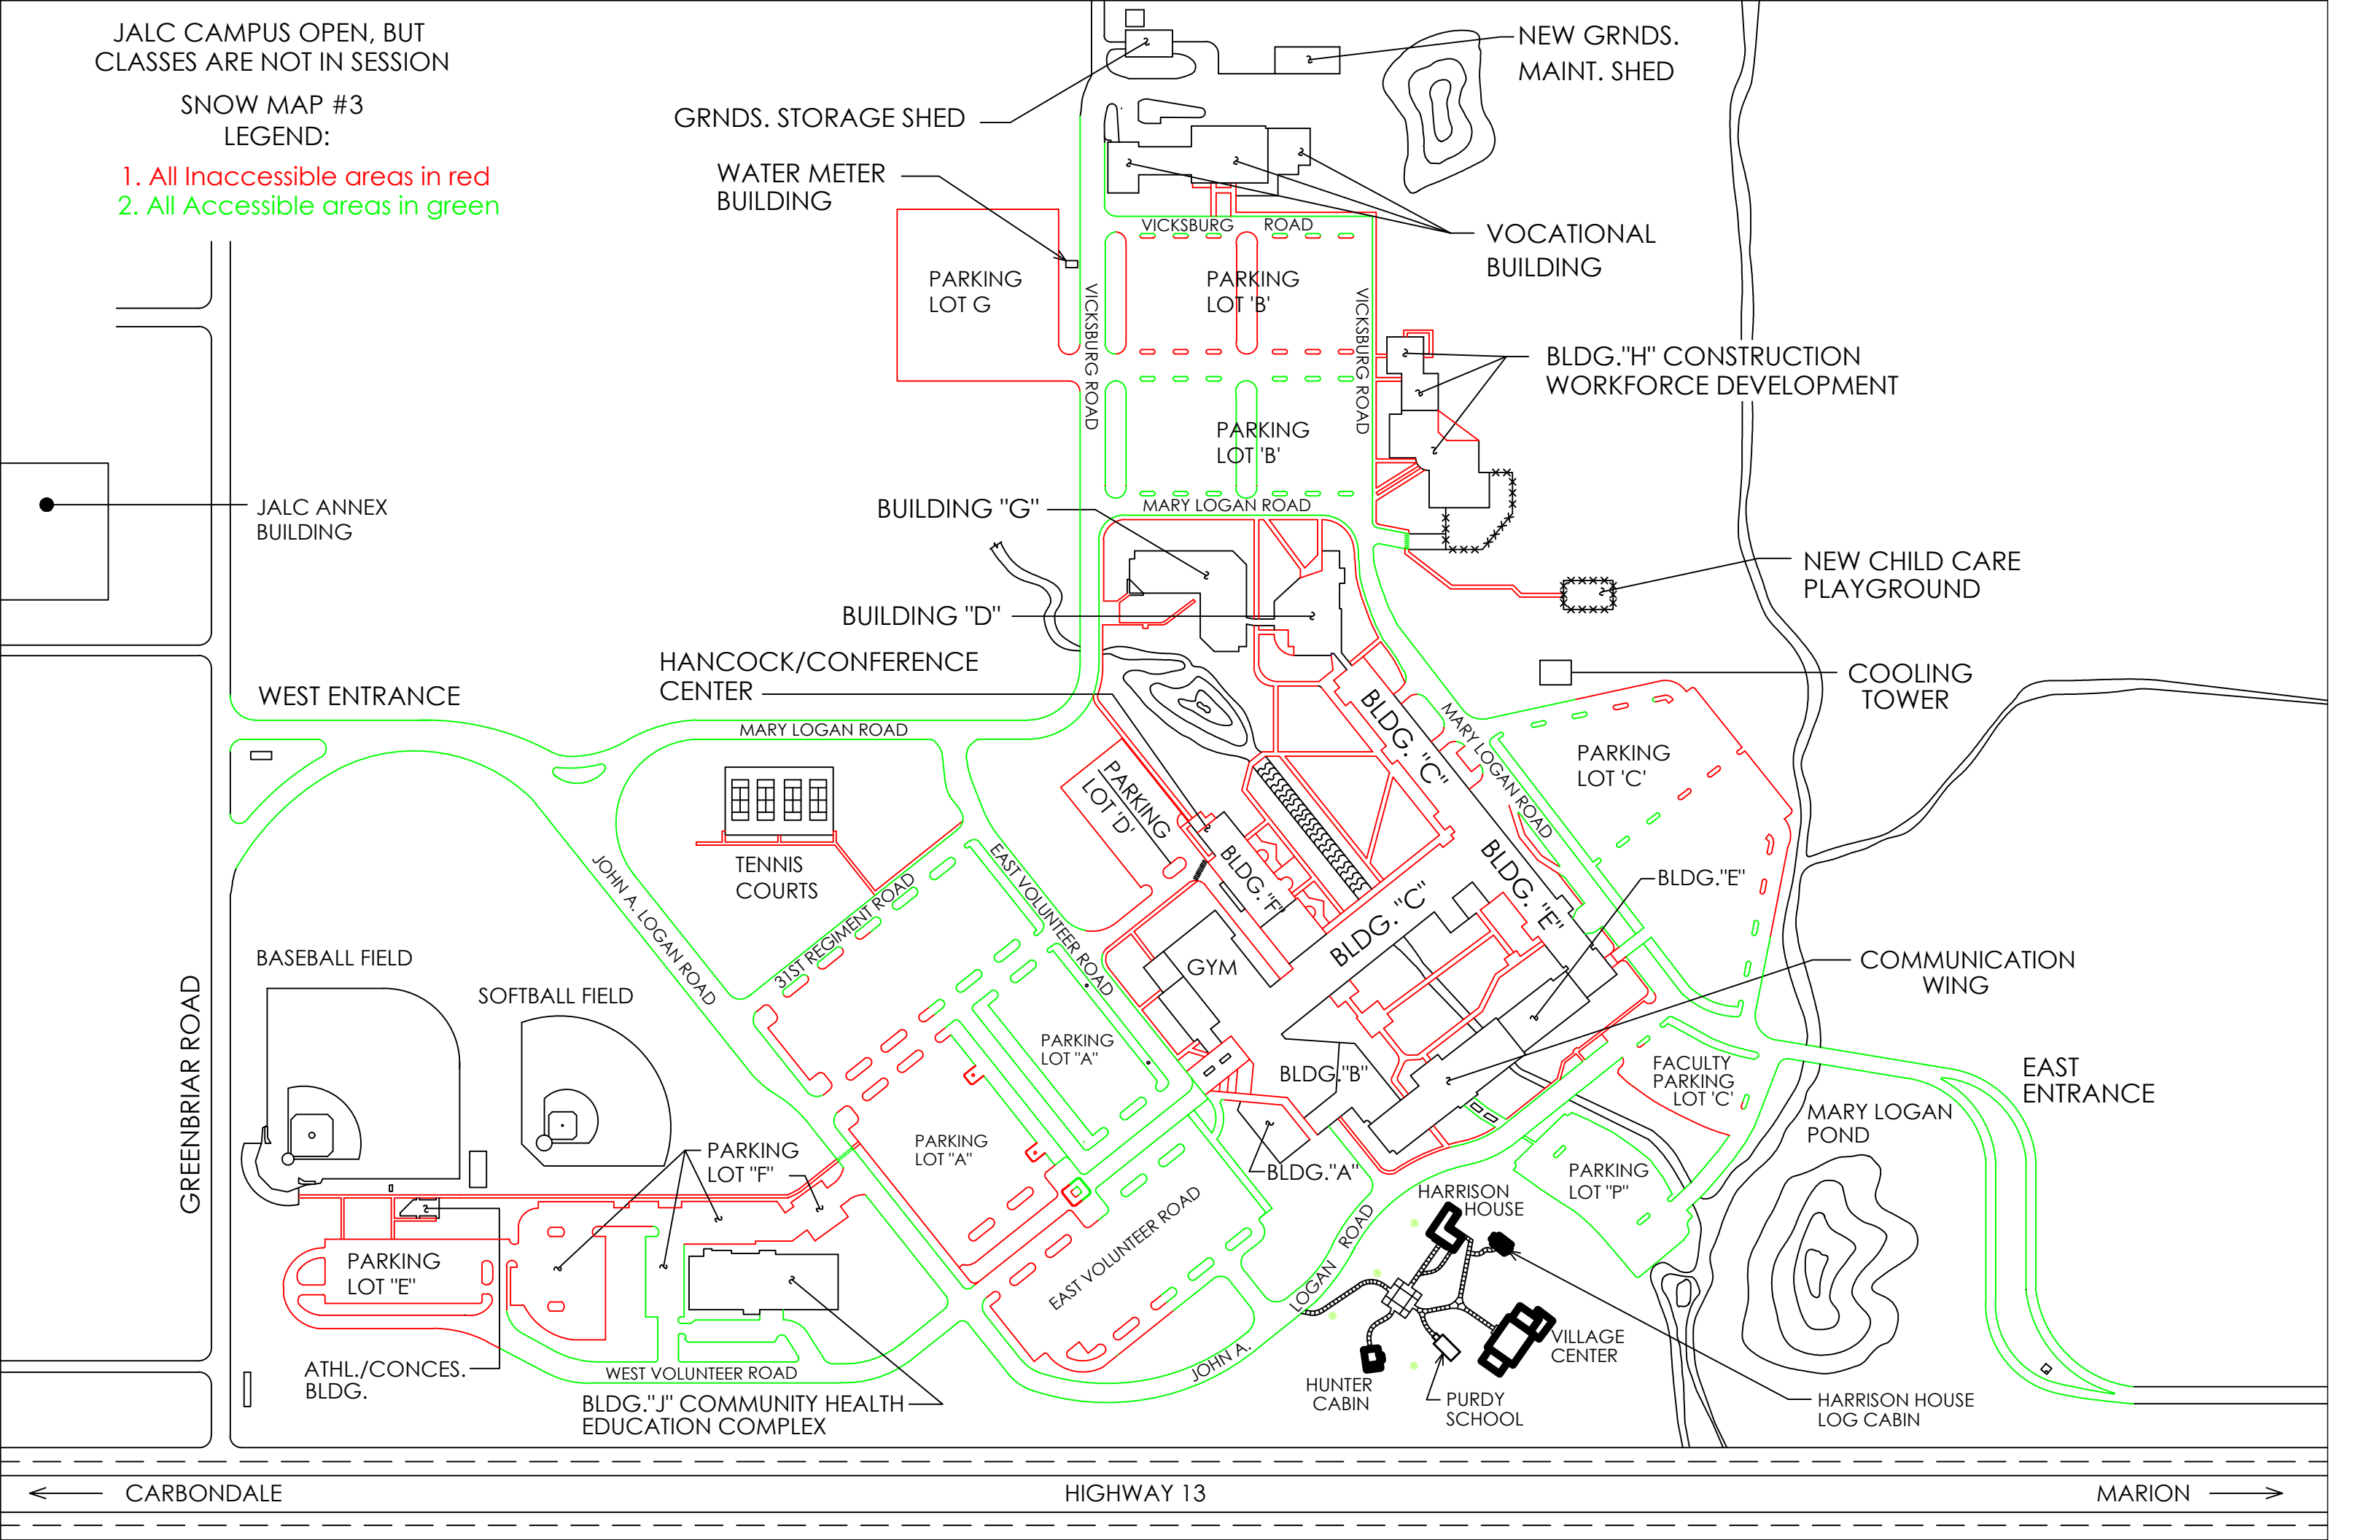

JALC CAMPUS OPEN, BUT CLASSES ARE NOT IN SESSION

SNOW MAP #3
LEGEND:

- 1. All Inaccessible areas in red
- 2. All Accessible areas in green

← CARBONDALE

HIGHWAY 13

MARION →