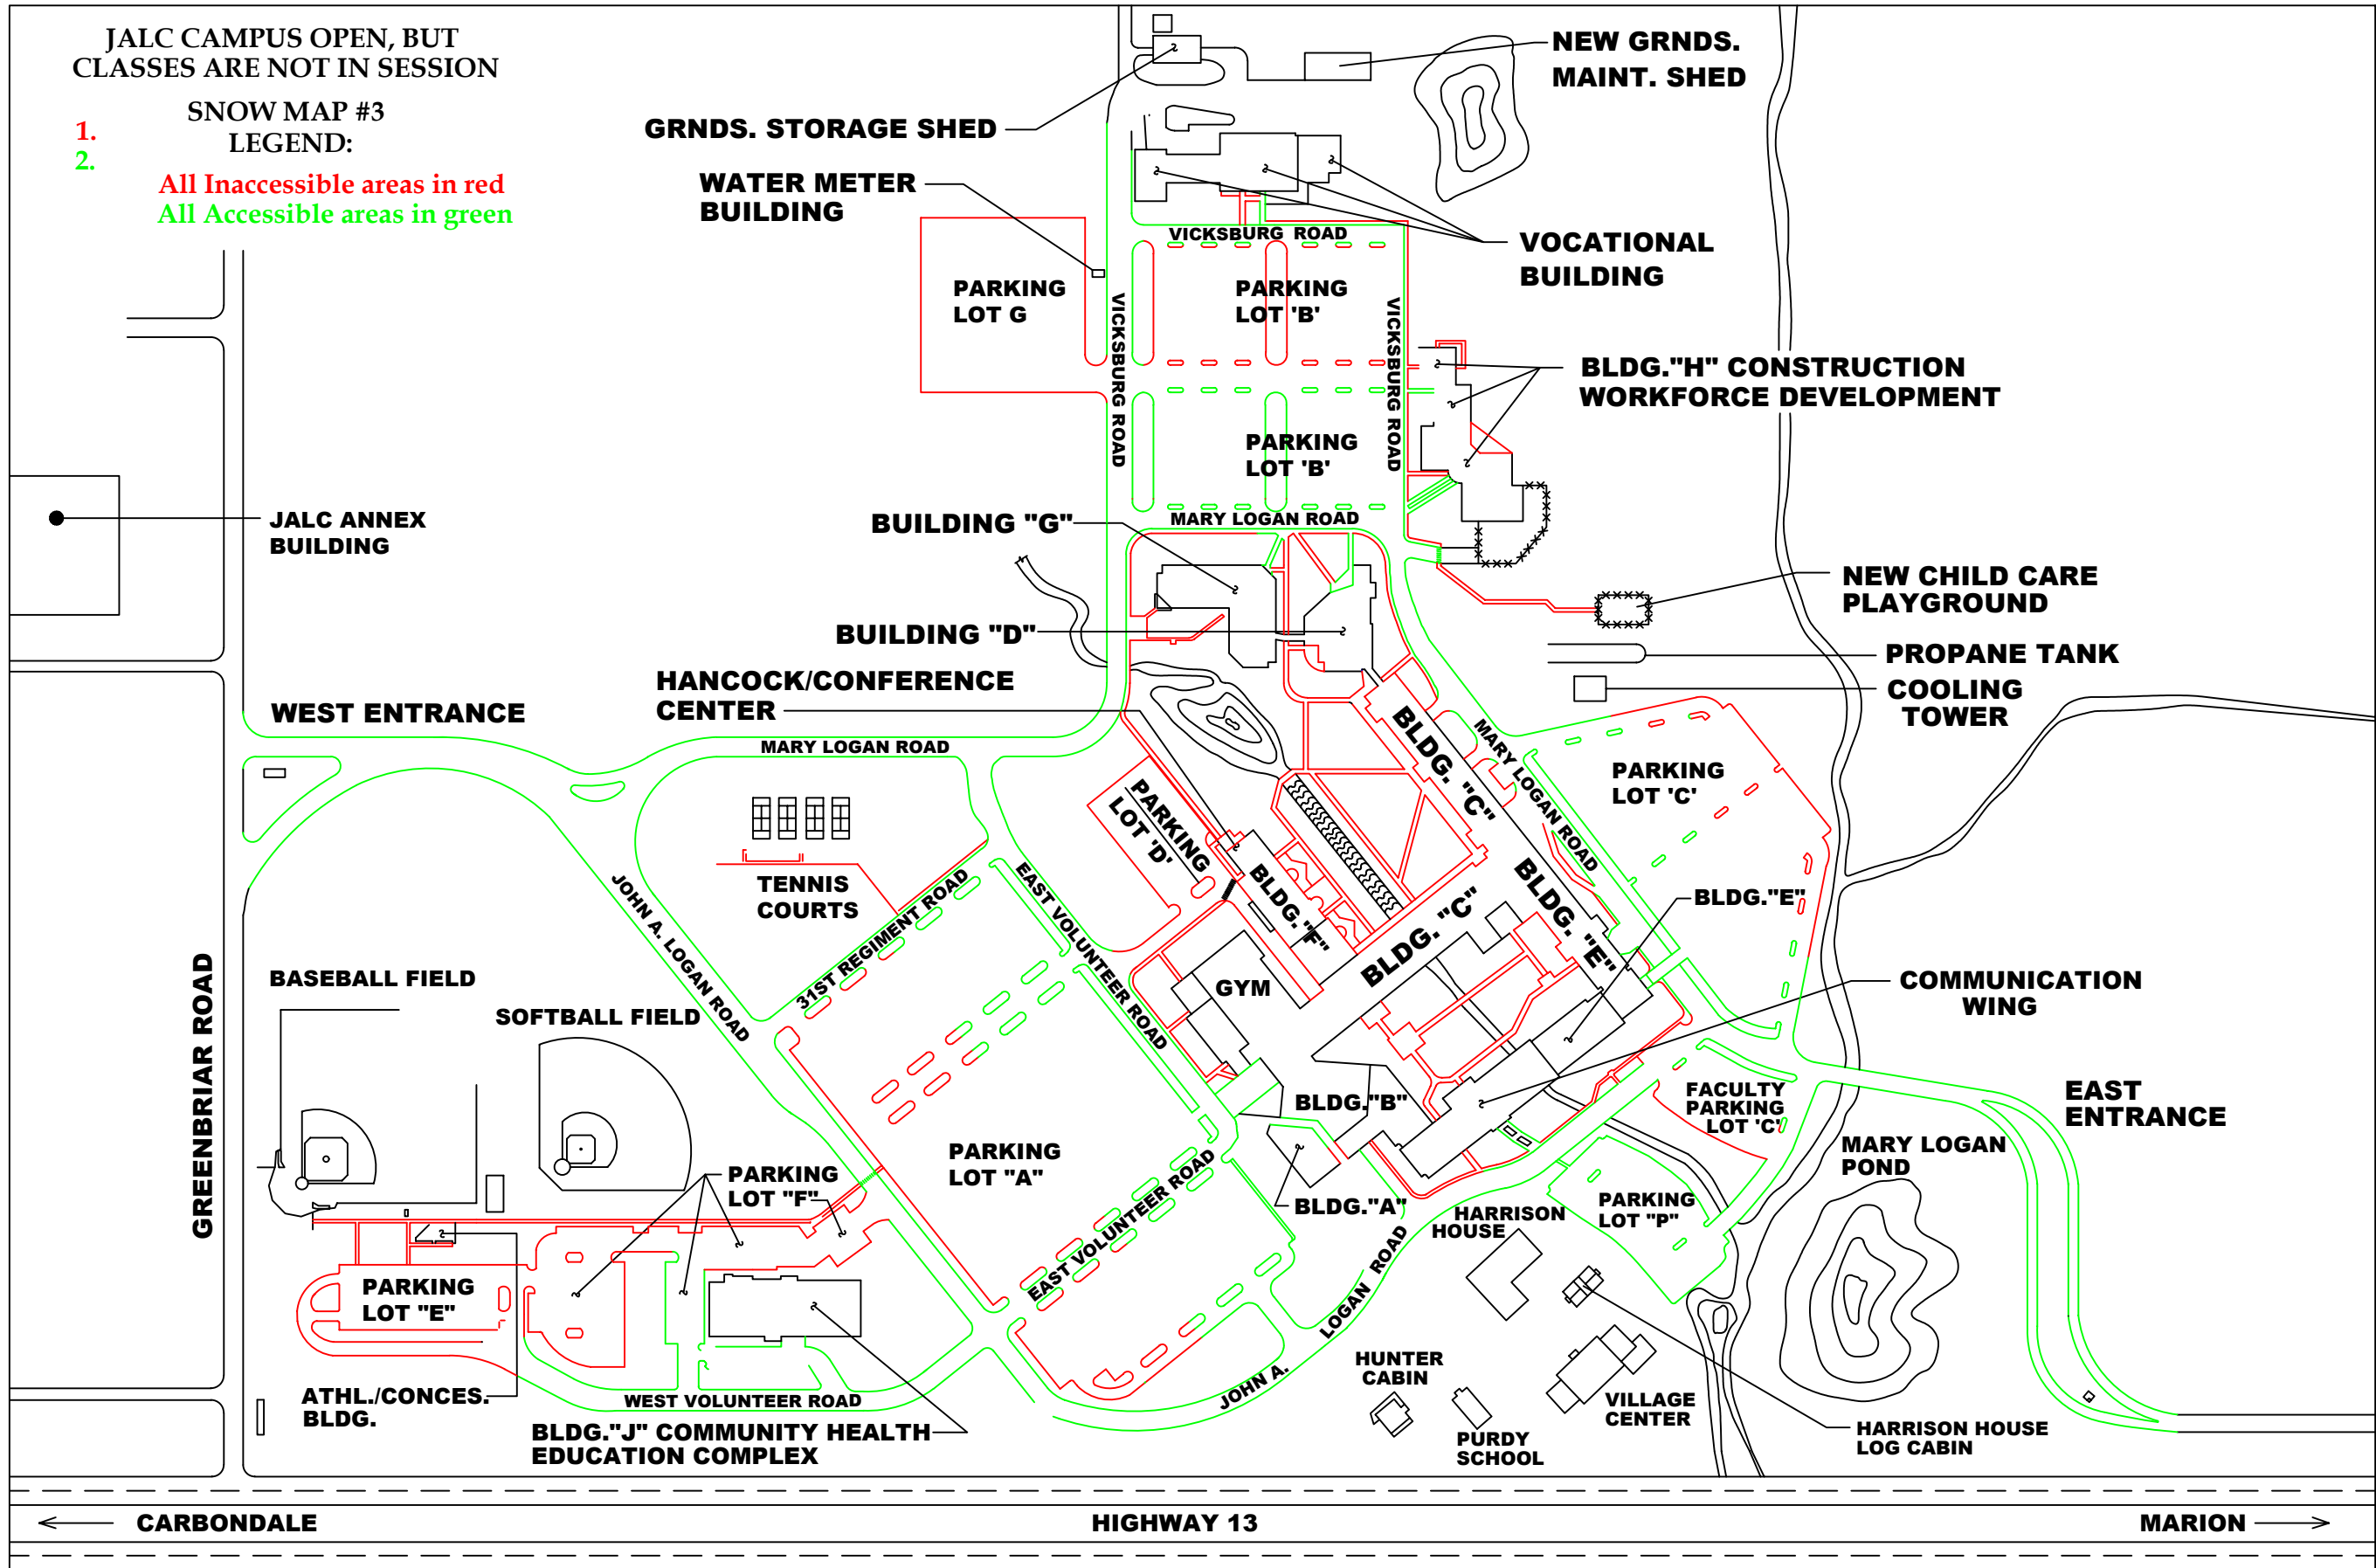

JALC CAMPUS OPEN, BUT CLASSES ARE NOT IN SESSION

SNOW MAP #3
LEGEND:

- 1. All Inaccessible areas in red
- 2. All Accessible areas in green

← CARBONDALE

HIGHWAY 13

MARION →