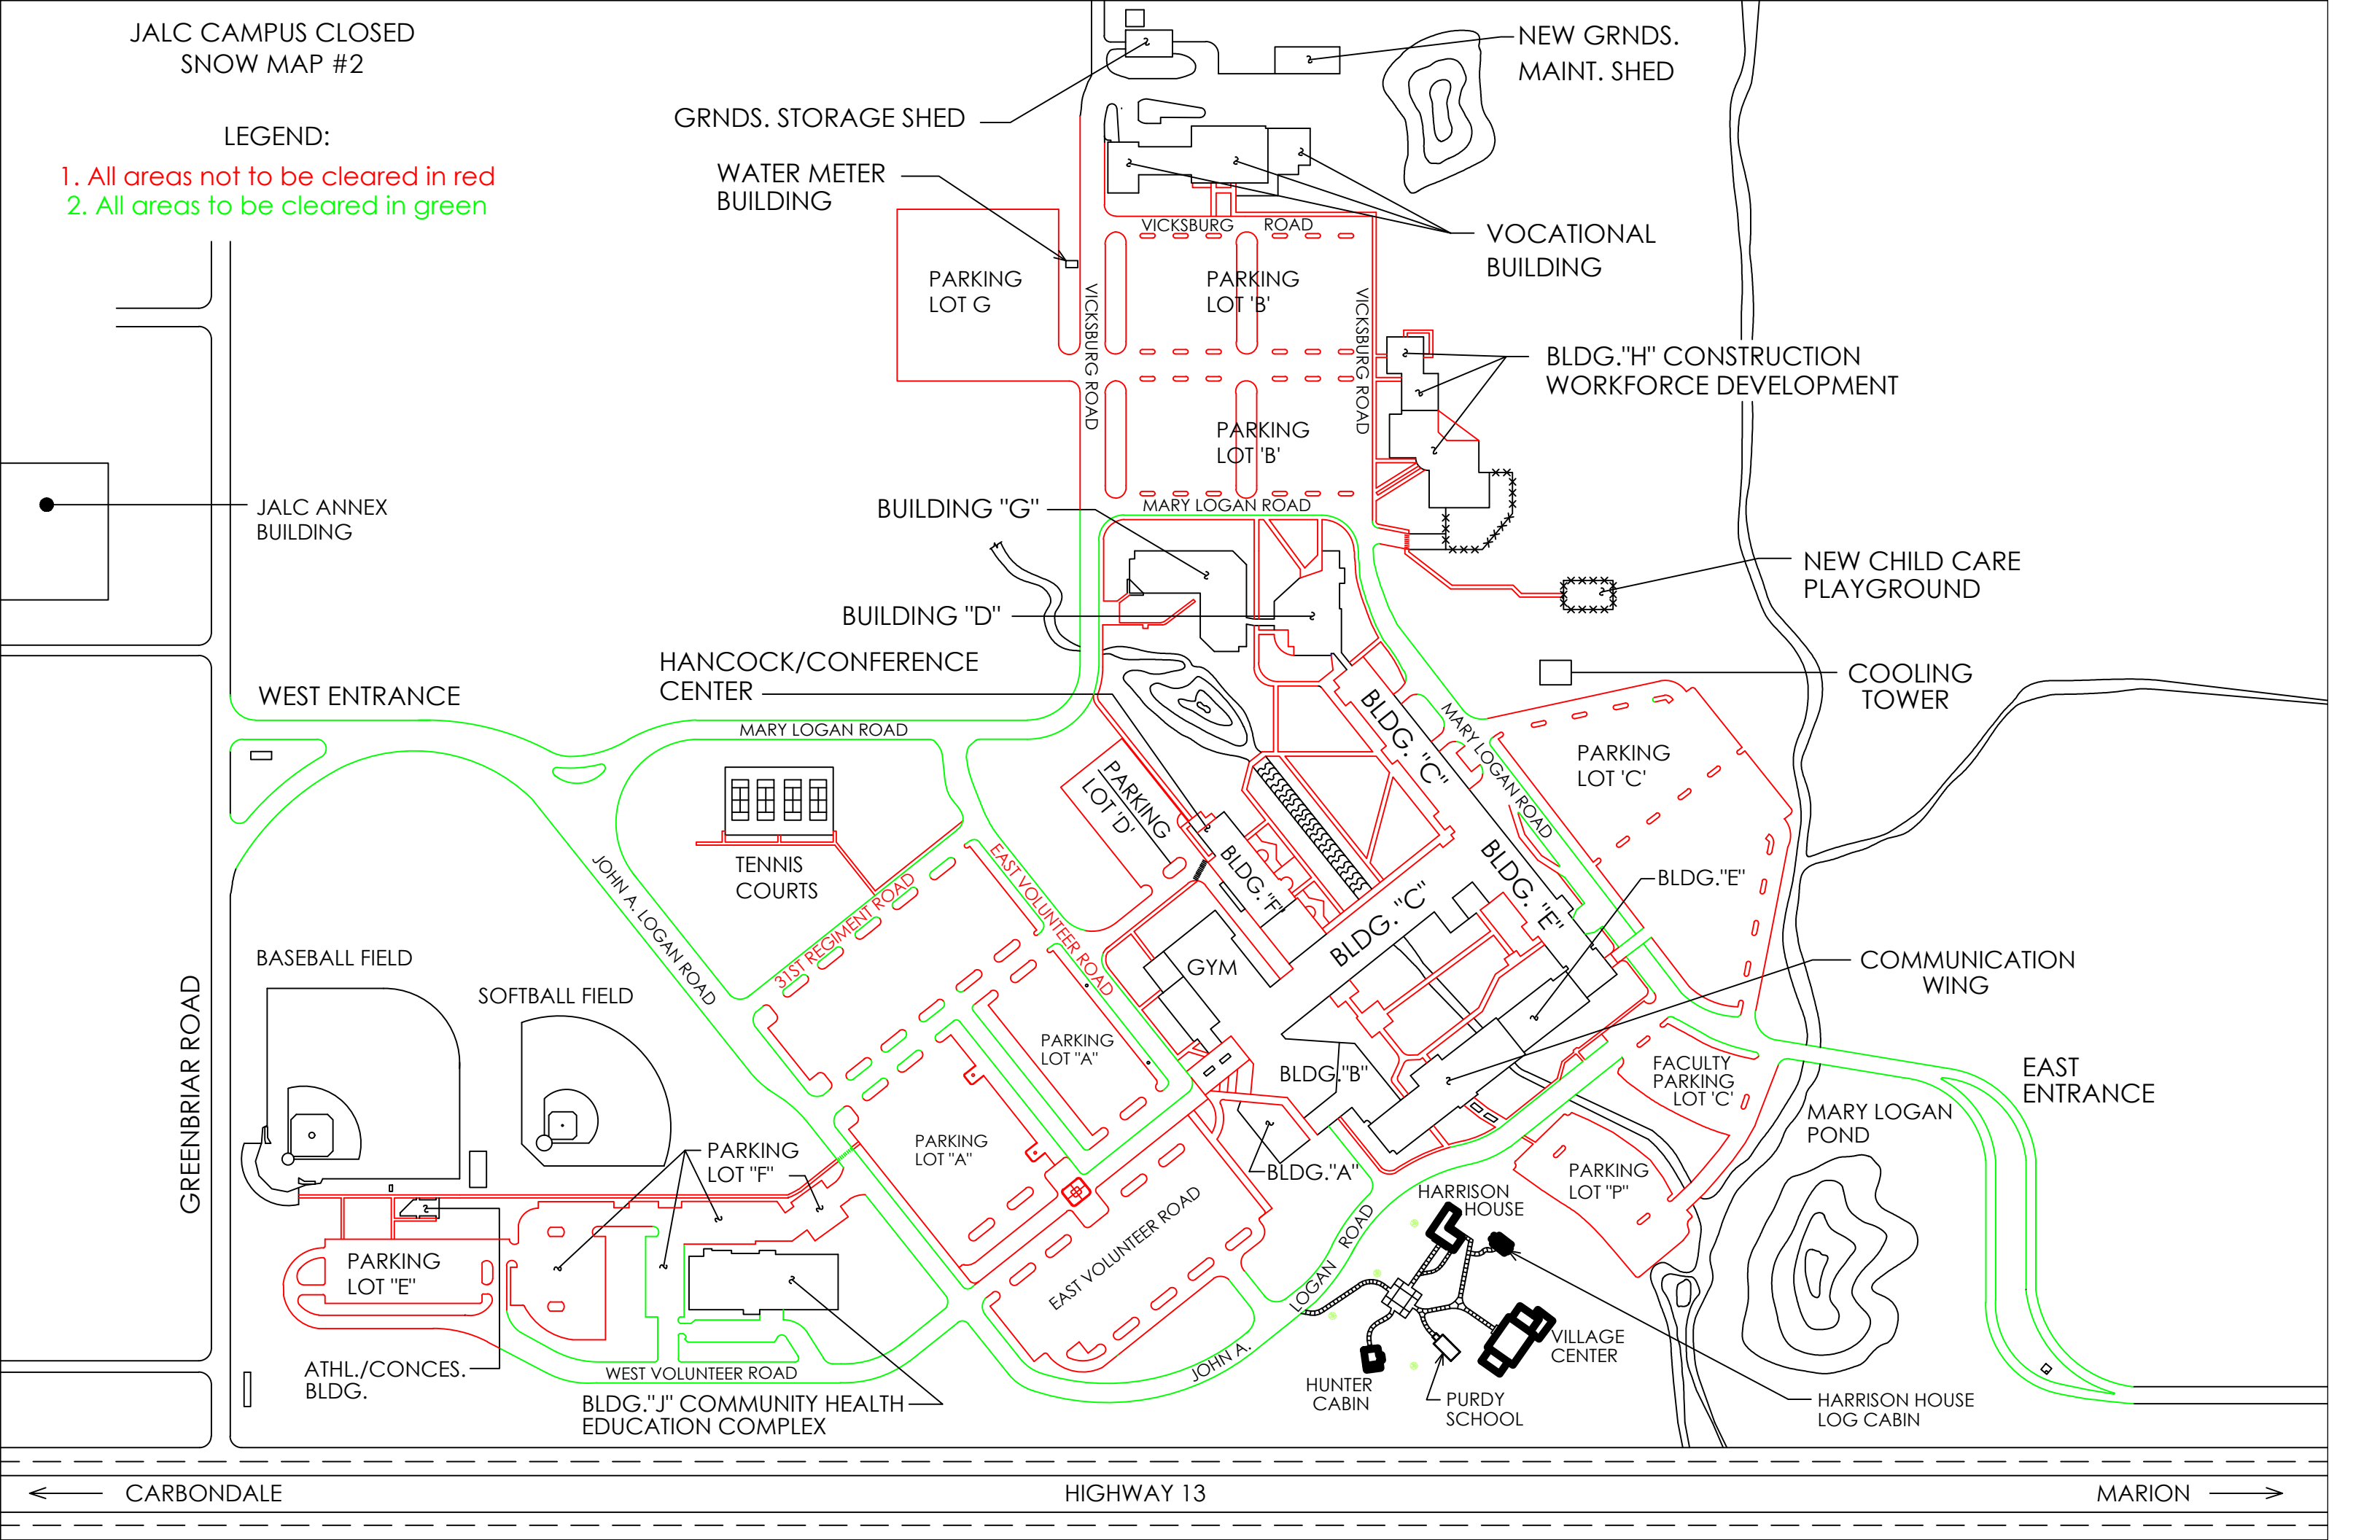

JALC CAMPUS CLOSED  
SNOW MAP #2

LEGEND:

- 1. All areas not to be cleared in red
- 2. All areas to be cleared in green

← CARBONDALE

HIGHWAY 13

MARION →