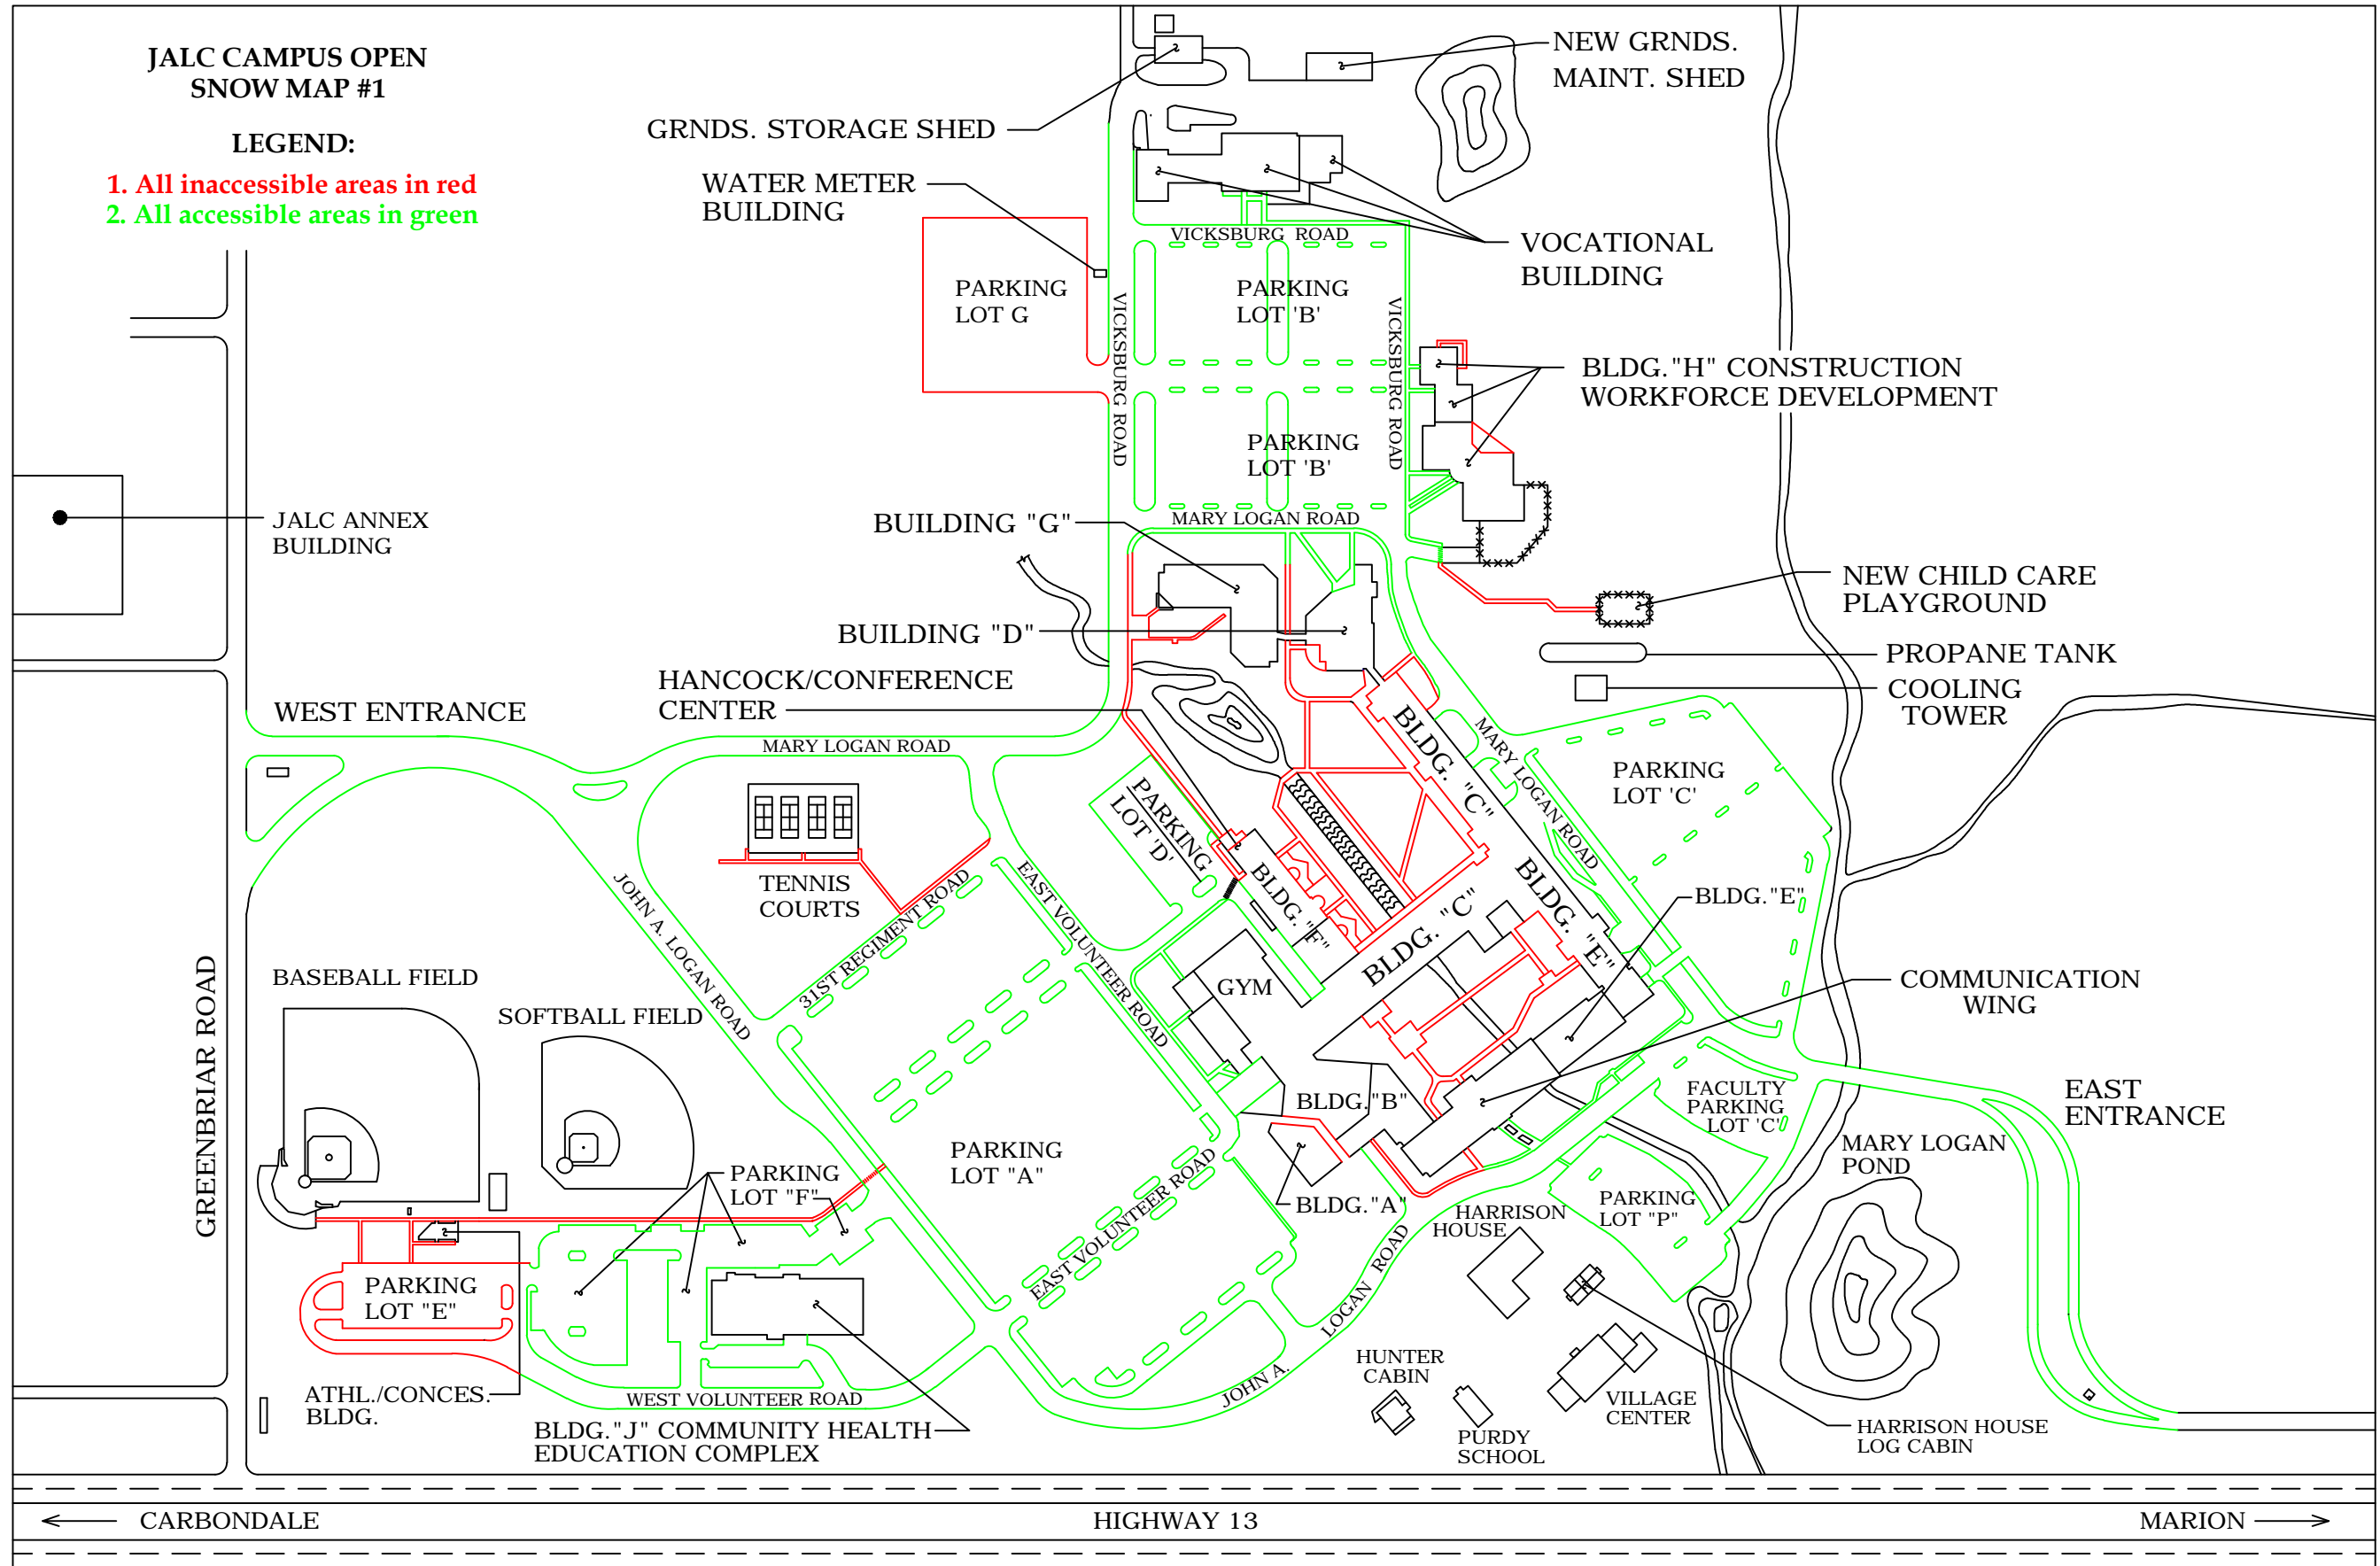

JALC CAMPUS OPEN
SNOW MAP #1

LEGEND:

- 1. All inaccessible areas in red
- 2. All accessible areas in green

← CARBONDALE

HIGHWAY 13

MARION →