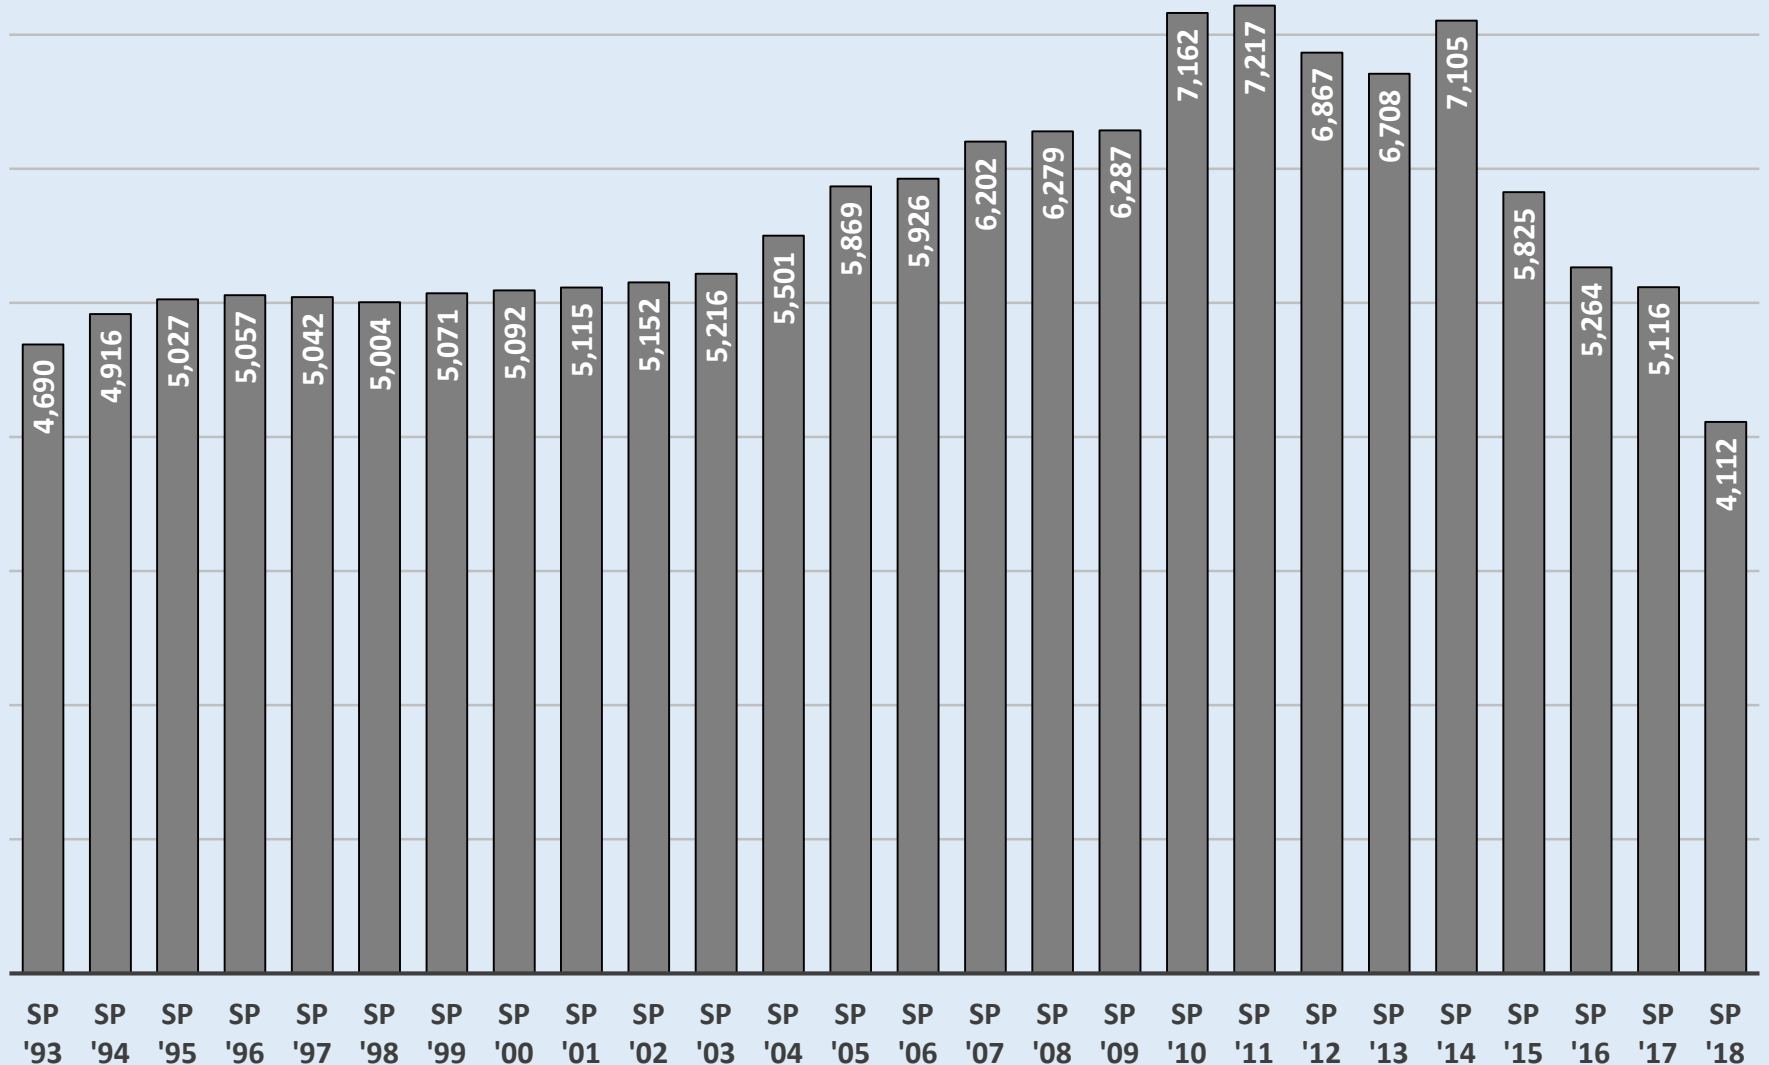

Spring 10th Day Enrollments

Spring 10th Day Full-time vs. Part-time

Spring 10th Day FTE Enrollments