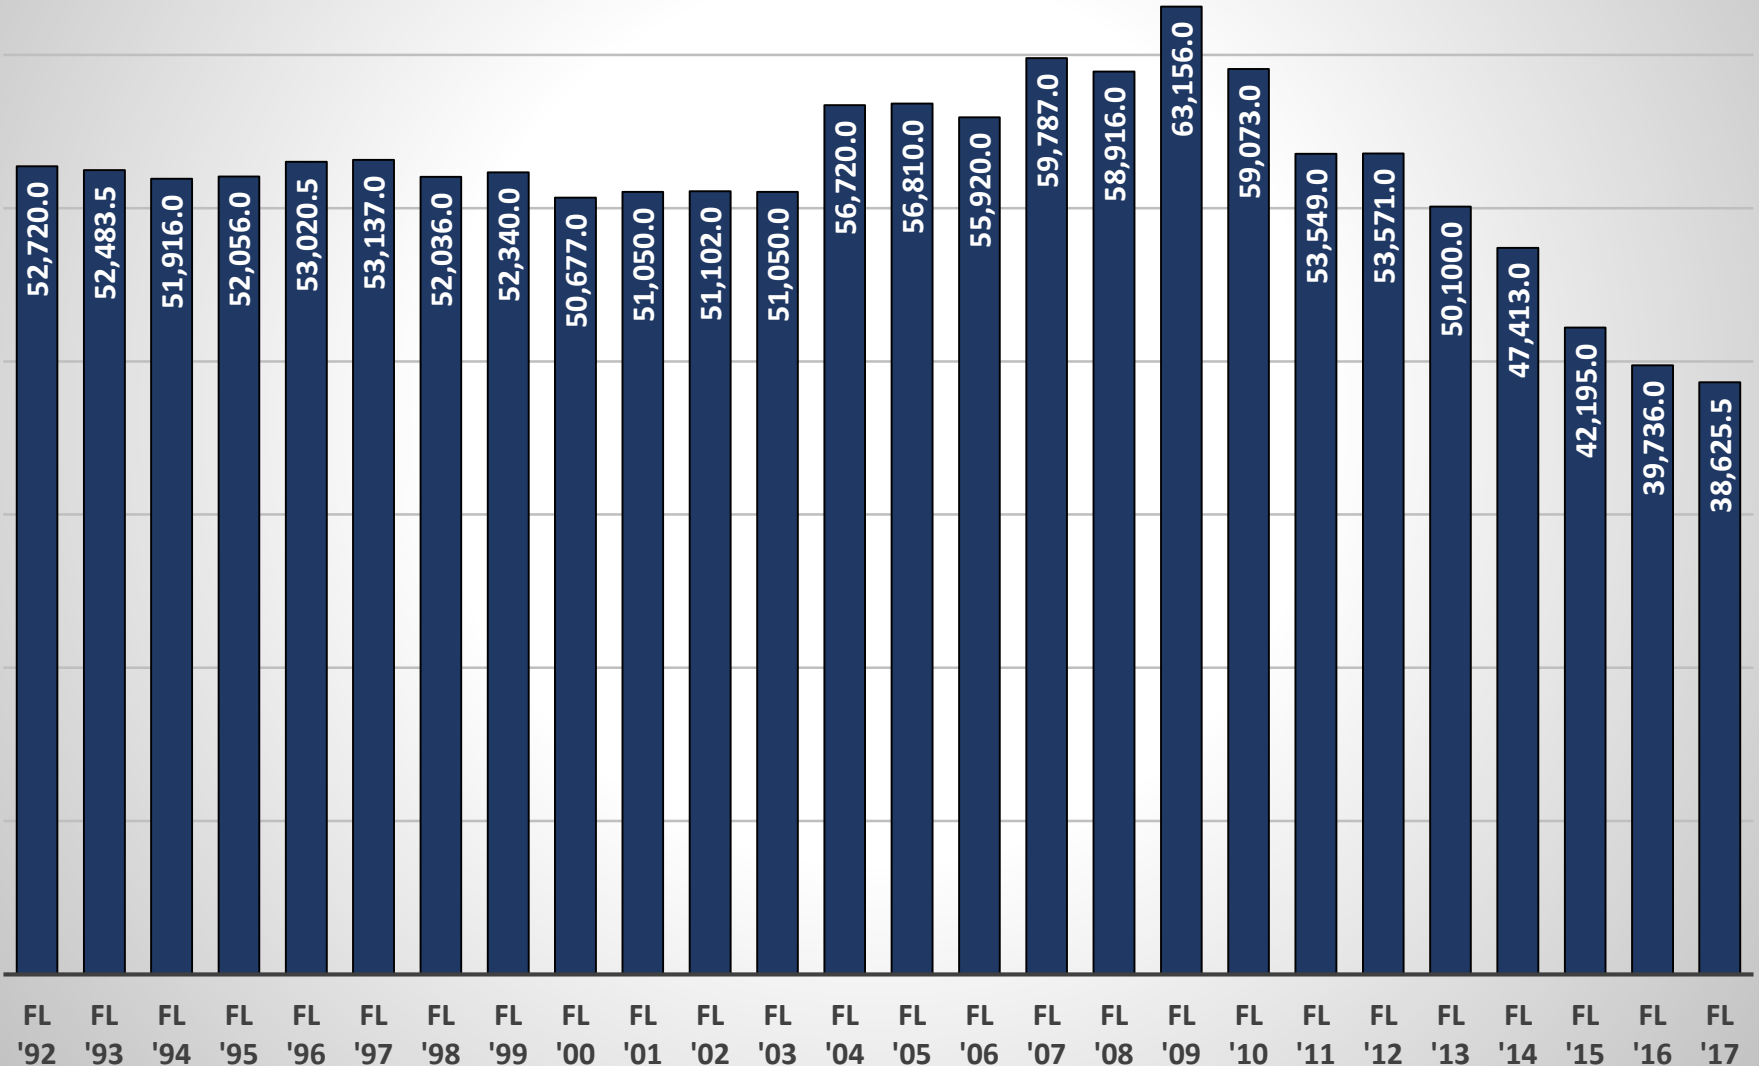

# Fall 10th Day Credit Hours

# Fall 10th Day Average Credit Hours