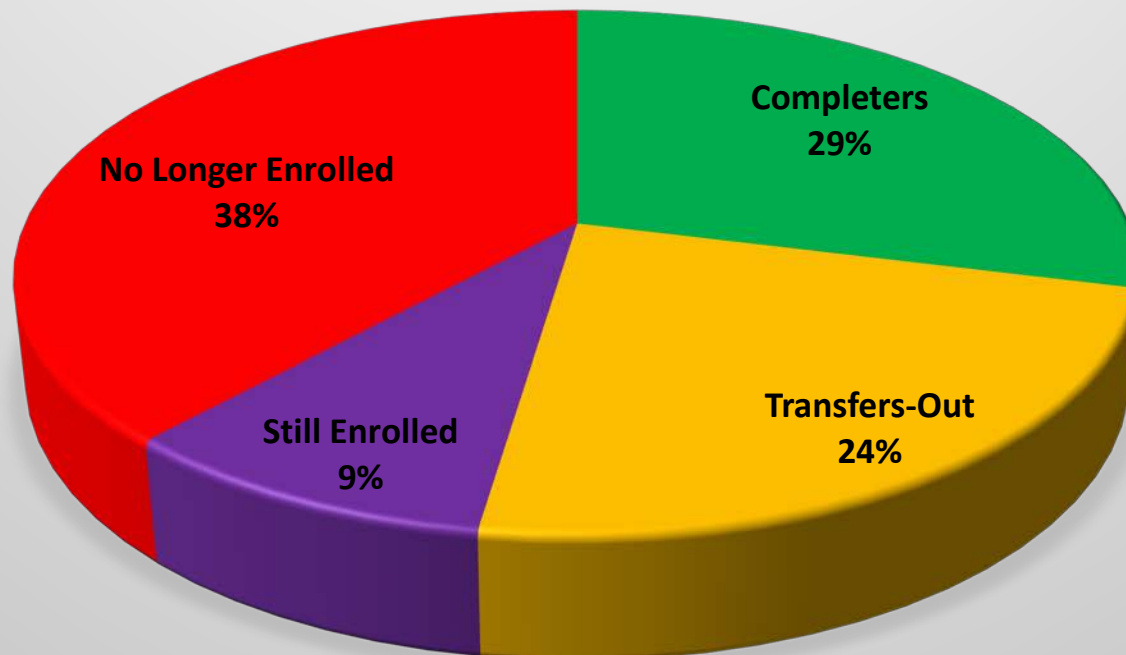

Status at 150% of Normal Time to Completion

Full-time, First-time Degree/Certificate-Seeking Students

FALL 2013 COHORT

Status at 150% of Normal Time to Completion

Full-time, First-time Degree/Certificate-Seeking Students